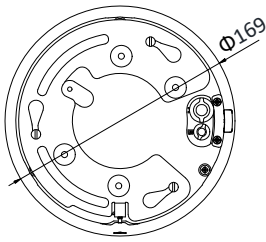

## Specification

Camera Module	
<b>DS-2DE4A204IW-DE 2MP Network IR PTZ Camera</b>	
Image Sensor	1/1.9" progressive scan CMOS
Min. Illumination	Color: 0.002 Lux @(F1.6, AGC ON) B/W: 0.0002Lux @(F1.6, AGC ON) 0 Lux with IR
White Balance	Auto/Manual/ATW (Auto Tracking White Balance)/Indoor/Outdoor/Fluorescent Lamp/Sodium Lamp
AGC	Auto/Manual
Shutter Time	1/1 s to 1/30,000 s
Day & Night	IR Cut Filter
Digital Zoom	16×
Privacy Mask	8 programmable privacy masks
Focus Mode	Auto/Semi-automatic/Manual
3D DNR	Support
BLC	Support
WDR	Support
Regional Exposure	Support
Regional Focus	Support
Lens	
Focal Length	2.8 mm to 12 mm, 4× Optical
Zoom Speed	Approx. 2.2 s (optical lens, wide-tele)
Field of View	90.1° to 31° (wide-tele)
Working Distance	10 mm to 1500 mm (wide-tele)
Aperture Range	F1.5 to F2.8
IR	
IR Distance	Up to 50 m
IR Intensity	Automatically adjusted, depending on the zoom ratio
PTZ	
Movement Range (Pan)	360° endless
Pan Speed	Configurable, from 0.1°/s to 300°/s, Preset Speed: 350°/s
Movement Range (Tilt)	From -5° to 90°
Tilt Speed	Configurable, from 0.1°/s to 160°/s, Preset Speed: 200°/s
Proportional Zoom	Support
Presets	300
Patrol Scan	8 patrols, up to 32 presets for each patrol
Pattern Scan	4 pattern scans, record time over 10 minutes for each scan
Power-off Memory	Support
Park Action	Preset/Pattern Scan/Patrol Scan/Auto Scan/Tilt Scan/Random Scan/Frame Scan/Panorama Scan
PTZ Position Display	ON/OFF
Preset Freezing	Support
Scheduled Task	Preset/Pattern Scan/Patrol Scan/Auto Scan/Tilt Scan/Random Scan/Frame Scan/Panorama Scan/Dome Reboot/Dome Adjust
Features	
Smart Detection	Intrusion Detection, Line Crossing Detection, Region Exiting Detection, Region Entrance Detection
ROI encoding	Main stream, sub-stream and third stream respectively support two fixed areas.

**Order Model**

DS-2DE4A204IW-DE (2.8-12mm), 12 VDC & PoE+ (802.3at, class4)

**Dimensions**

Unit: mm