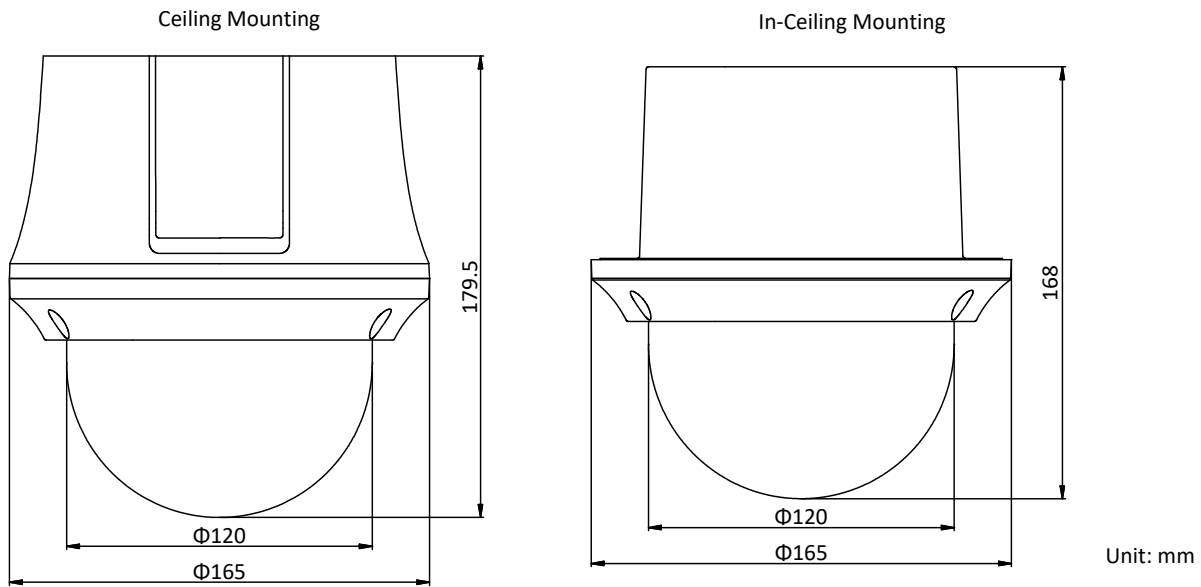

Available Model

DS-2DE4415W-DE3, 12 VDC & PoE+ (802.3 at, class4)

Dimensions