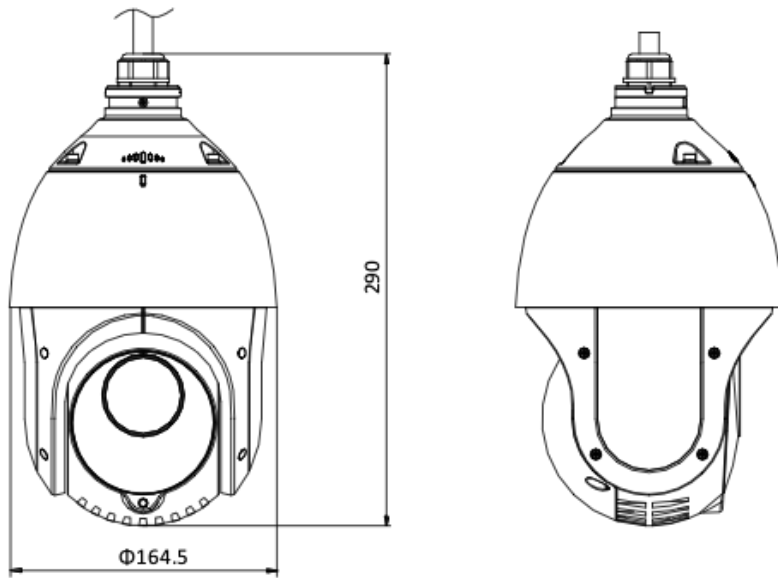

Available Model

DS-2DE4415IW-DE (D), 12 VDC & PoE+ (802.3 at, class4)

Dimensions

Unit: mm