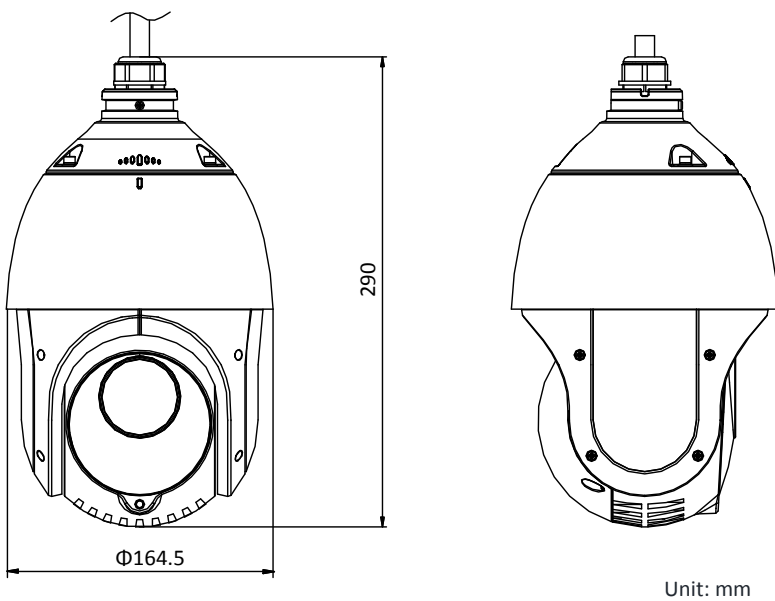

DORI

The DORI (detect, observe, recognize, identify) distance gives the general idea of the camera ability to distinguish persons or objects within its field of view.

It is calculated based on the camera sensor specification and the criteria given by EN 62676-4: 2015.

DORI	Detect	Observe	Recognize	Identify
Definition	25 px/m	63 px/m	125 px/m	250 px/m
Distance (Tele)	960.0 m (3149.6 ft)	381.0 m (1249.8 ft)	192.0 m (629.9 ft)	96.0 m (315.0 ft)

Available Model

DS-2DE4215IW-DE (E), 12 VDC & PoE+ (802.3 at, class4)

Dimensions