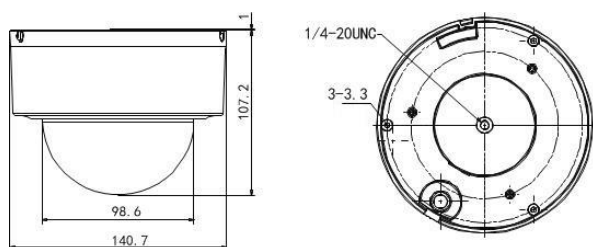

DORI	Detect	Observe	Recognize	Identify
Definition	25 px/m	63 px/m	125 px/m	250 px/m
Distance (Tele)	144.0 m (472.4 ft)	57.1 m (187.5 ft)	28.8 m (94.5 ft)	14.4 m (47.2 ft)

Order Models

DS-2DE3304W-DE, POE(802.3af, class3)&12 VDC

Dimensions

Accessory

Optional:

DS-1276ZJ-SUS
Corner mount