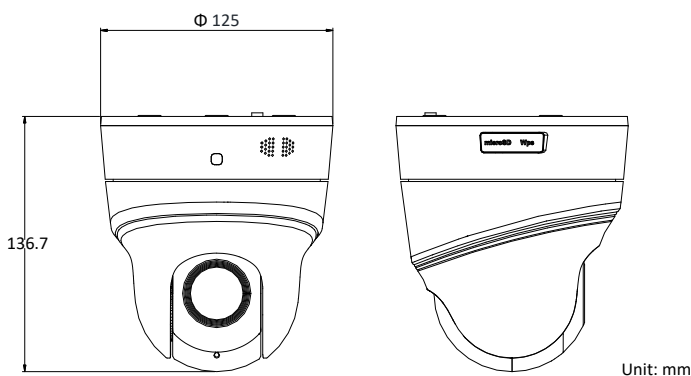

DORI

The DORI (detect, observe, recognize, identify) distance gives the general idea of the camera ability to distinguish persons or objects within its field of view.

It is calculated based on the camera sensor specification and the criteria given by EN 62676-4: 2015.

DORI	Detect	Observe	Recognize	Identify
Definition	25 px/m	63 px/m	125 px/m	250 px/m
Distance (Tele)	120.0 m (393.7 ft)	47.6 m (156.2 ft)	24.0 m (78.7 ft)	12.0 m (39.4 ft)

Order Model

DS-2DE2204IW-DE3/W, 12 VDC & PoE (802.3af, class3)

Dimensions