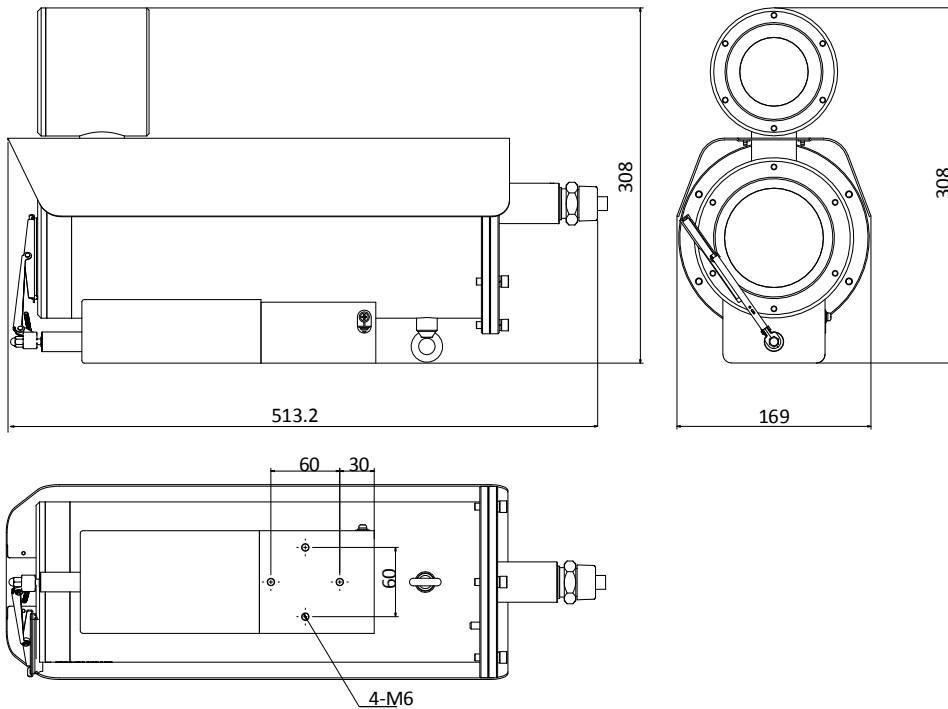

Order Model

DS-2DB4236I-CWX (WE/316L) 100 VAC to 240 VAC & PoE+ (IEEE802.3at class4)

Dimensions

Accessories

Distributed by

Wall mount (316L stainless steel)

Wall mount (316L stainless steel)

Flexible conduit

Explosion-proof terminal box

Headquarters

No.555 Qianmo Road, Binjiang District, Hangzhou 310051, China
T +86-571-8999-8999
overseasbusiness@hikvision.com

PT joint (304 stainless steel)

Hikvision USA
T +1-909-895-0400
sales.usa@hikvision.com

Hikvision Australia
T +61-2-8599-4233
salesau@hikvision.com

Hikvision India
T +91-22-28469900
sales@pramahikvision.com

Hikvision Canada
T +1-866-200-6690
sales.canada@hikvision.com

Hikvision Thailand
T +662-275-9949
sales.thailand@hikvision.com

Hikvision Europe
T +31-23-5542770
sales.eu@hikvision.com

Hikvision Italy
T +39-0438-6902
info.it@hikvision.com

Hikvision Brazil
T +55 11 3318-0050
Latam.support@hikvision.com

Hikvision Turkey
T +90 (216)521 7070- 7074
sales.tr@hikvision.com

Hikvision Malaysia
T +601-7652-2413
sales.my@hikvision.com

Hikvision UK & Ireland
T +01628-902140
sales.uk@hikvision.com

Hikvision South Africa
Tel: +27 (10) 0351172
sale.africa@hikvision.com

Hikvision France
T +33(0)1-85-330-450
info.fr@hikvision.com

Hikvision Kazakhstan
T +7-727-9730667
nikia.panfilov@hikvision.ru

Hikvision Vietnam
T +84-974270888
sales.vt@hikvision.com

Hikvision UAE
T +971-4-4432090
salesme@hikvision.com

Hikvision Singapore
T +65-6684-4718
sg@hikvision.com

Hikvision Spain
T +34-91-737-16-55
info.es@hikvision.com

Hikvision Tashkent
T +99-87-1238-9438
uzb@hikvision.ru

Hikvision Hong Kong
T +852-2151-1761
info.hk@hikvision.com

Hikvision Russia
T +7-495-669-67-99
saleru@hikvision.com

Hikvision Korea
T +82-(0)31-731-8817
sales.korea@hikvision.com

Hikvision Poland
T +48-22-460-01-50
info.pl@hikvision.com

Hikvision Indonesia
T +62-21-2933759
Sales.Indonesia@hikvision.com

Hikvision Colombia
sales.colombia@hikvision.com