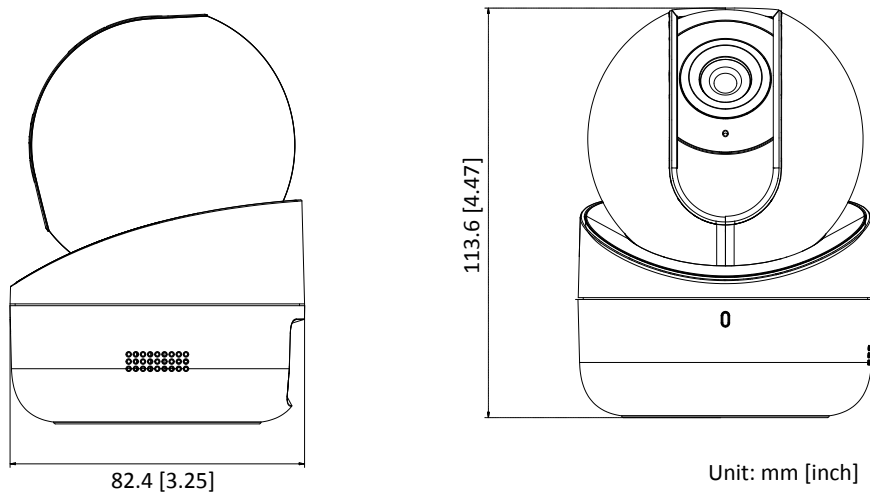

On-board Storage	Built-in microSD/SDHC/SDXC slot, up to 128 GB
Audio Interface	1 build-in microphone, 1 build-in speaker
Reset	Yes
Wi-Fi	
Wireless Standards	IEEE802.11b, 802.11g, 802.11n
Frequency Range	2.4 GHz - 2.4835 GHz
Channel Bandwidth	20/40MHz Support
Protocols	802.11b: CCK, QPSK, BPSK, 802.11g/n: OFDM
Security	64/128-bit WEP, WPA/WPA2, WPA-PSK/WPA2-PSK, WPS
Transfer Rates	11b: 11Mbps, 11g: 54Mbps, 11n: up to 150Mbps
Wireless Range	50 meters (The performance varies based on actual environment)
General	
Operating Conditions	-10 °C to 40°C (14 °F to 104 °F), Humidity 95% or less (non-condensing)
Power Supply	DC 5V ± 10 %, micro USB interface
Current	Max. 1.4A
Power Consumption	Max. 7W
IR Range	Up to 5 meters
Material	Plastic
Memory Card	DS-2CV2Q21FD-IW: no memory card included DS-2CV2Q21FD-IW/16G-T: includes a 16 GB memory card DS-2CV2Q21FD-IW/32G-T: includes a 32 GB memory card DS-2CV2Q21FD-IW/64G-T: includes a 64 GB memory card
Dimensions	Φ 82.4 × 113.6 mm (Φ 3.25" × 4.47")
Weight (include package)	Approx. 510g (1.12 lb)

Ordering Models

DS-2CV2Q21FD-IW, DS-2CV2Q21FD-IW/16G-T, DS-2CV2Q21FD-IW/32G-T, DS-2CV2Q21FD-IW/64G-T

Dimensions