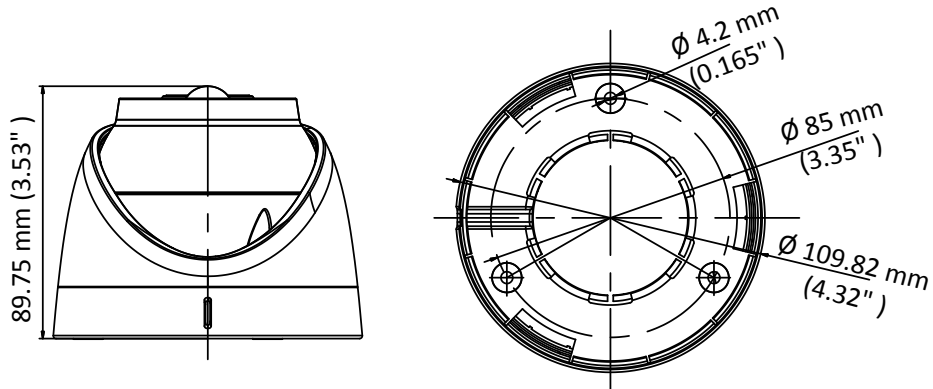

Order Model

DS-2CE71D8T-PIRLO

Dimension