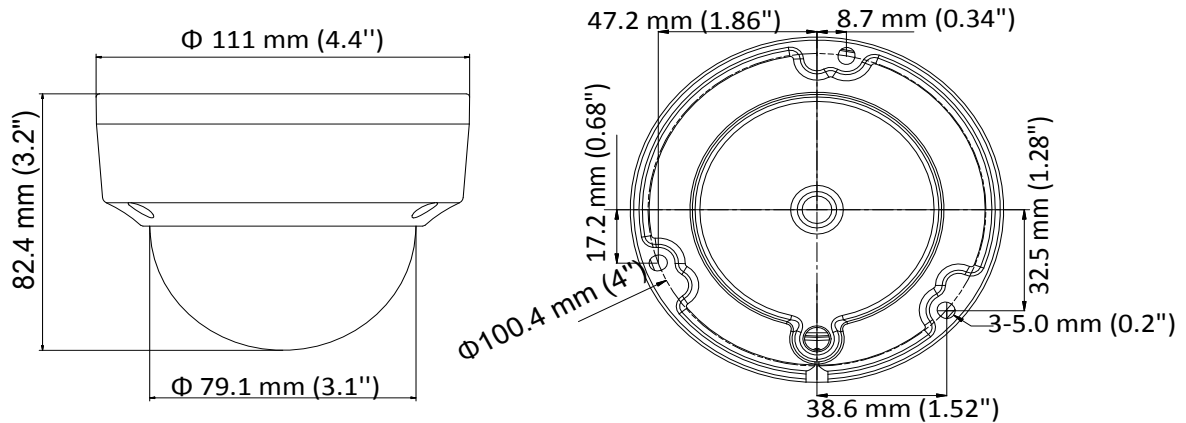

Order Models

DS-2CE57U8T-VPIT

Dimension

Accessory

Distributed by