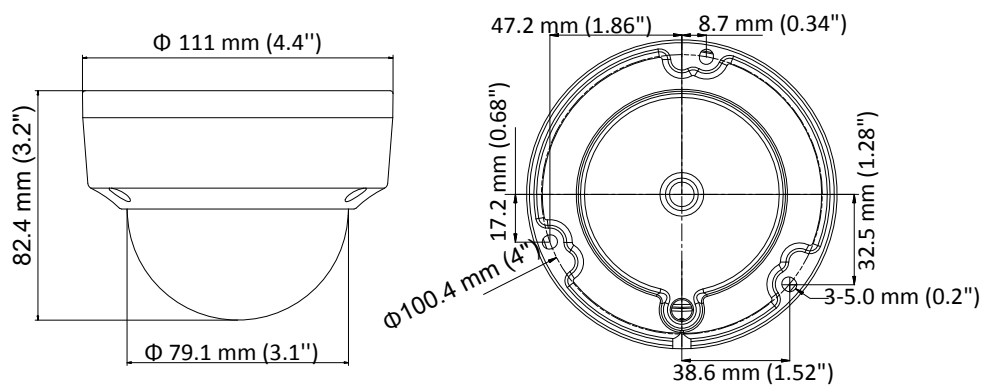

## Key Features

- 2 MP high performance COMS
- Ultra-low light
- 1920 × 1080 resolution
- 2.8 mm, 3.6 mm, 6 mm fixed focal lens
- 130 dB true WDR, 3D DNR
- EXIR 2.0, smart IR, up to 30 m IR distance
- 4 in 1 video output (switchable TVI/AHD/CVI/CVBS)
- IP67, IK10
- Up the coax (HIKVISION-C)

## Specification

<b>Camera</b>	
Image Sensor	2.0 megapixel progressive scan CMOS
Signal System	PAL/NTSC
Frame Rate	PAL: 1080p@25fps NTSC: 1080p@30fps
Resolution	1920 (H) × 1080 (V)
Min. illumination	Color: 0.003 Lux @ (F1.2, AGC ON), 0 Lux with IR
Shutter Time	PAL: 1/25 s to 1/50, 000 s NTSC: 1/30 s to 1/50, 000 s
Lens	2.8 mm, 3.6 mm, 6 mm fixed focal lens
Horizontal Field of View	104° (2.8 mm), 79.1° (3.6 mm), 50.2° (6 mm)
Lens Mount	M12
Day & Night	IR cut filter
WDR (Wide Dynamic Range)	≥ 130 dB
Angle Adjustment	Pan: 0° to 355°, Tilt: 0° to 75°, Rotate: 0° to 355°
<b>Menu</b>	
Image Mode	STD/HIGH-SAT
AGC	Support
Day/Night Mode	Auto/Color/BW (Black White)
White Balance	Auto/Manual
AE (Auto Exposure) Mode	WDR/BLC/HLC/Global
Privacy Mask	4 programmable privacy masks
Motion Detection	4 programmable motion areas
NR (Noise Reduction)	3D/2D
Language	English
Functions	Brightness, Sharpness, Mirror, Smart IR, HLC
<b>Interface</b>	
Video Output	Switchable TVI/AHD/CVI/CVBS
<b>General</b>	
Operating Conditions	-40 °C to 60 °C (-40 °F to 140 °F), humidity: 90% or less (non-condensation)
Power Supply	12 VDC ±25% <i>*You are recommended to use one power adapter to supply the power for one camera.</i>
Power Consumption	Max. 3.4 W
Protection Level	IP67, IK10
Material	Metal
IR Range	Up to 30 m
Communication	Up the coax, Protocol: HIKVISION-C (TVI output)
Dimensions	∅ 111 mm × 82.4 mm (∅ 4.4" × 3.2")
Weight	Approx. 492 g (1.08 lb.)

## Dimension