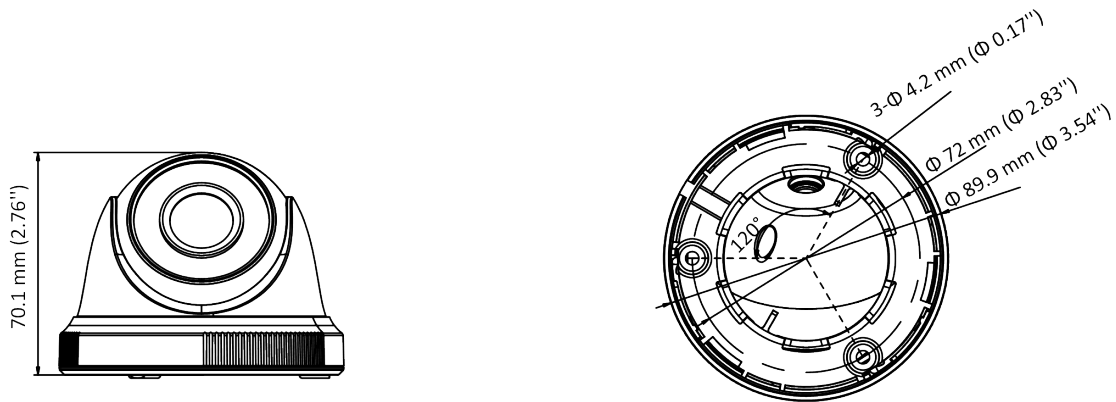

DS-2CE56D0T-IRPF 2 MP Camera

- 2 MP, 1920 × 1080 resolution
- 2.8 mm, 3.6 mm, 6 mm fixed focal lens
- 4 in 1 video output (switchable TVI/AHD/CVI/CVBS)
- Smart IR, up to 20 m IR distance

Specification

Camera	
Image Sensor	2 MP CMOS
Signal System	PAL/NTSC
Resolution	1920 (H) × 1080 (V)
Frame Rate	TVI: 1080P@30fps, 1080P@25fps CVI: 1080P@30fps, 1080P@25fps AHD: 1080P@30fps, 1080P@25fps CVBS: PAL/NTSC
Min. illumination	0.01 Lux@(F1.2, AGC ON), 0 Lux with IR
Shutter Time	PAL: 1/25 s to 1/50, 000 s NTSC: 1/30 s to 1/50, 000 s
Lens	2.8 mm, 3.6 mm, 6 mm fixed lens
Field of View	2.8 mm, horizontal FOV: 106.4°, vertical FOV: 57.9°, diagonal FOV: 124.6° 3.6 mm, horizontal FOV: 79.6°, vertical FOV: 43.5°, diagonal FOV: 93.7° 6 mm, horizontal FOV: 51.9°, vertical FOV: 30°, diagonal FOV: 58.8°
Lens Mount	M12
Day & Night	ICR
WDR (Wide Dynamic Range)	Digital WDR
Angle Adjustment	Pan: 0 to 360°, Tilt: 0 to 75°, Rotation: 0 to 360°
Menu	
Image Mode	STD/HIGH-SAT
AGC	Yes
Day/Night Mode	Auto/Color/BW (Black and White)
White Balance	Auto/Manual
AE (Auto Exposure) Mode	DWDR/BLC/HLC/Global
Noise Reduction	2D DNR
Language	English
Function	Brightness, Sharpness, Smart IR
Interface	
Video Output	Switchable TVI/AHD/CVI/CVBS
General	
Operating Conditions	-40 °C to 60 °C (-40 °F to 140 °F), humidity 90% or less (non-condensing)
Power Supply	12 VDC ± 25%
Power Consumption	Max. 2.2 W
Material	Plastic
IR Range	Up to 20 m
Communication	HIKVISION-C

General	
Dimensions	Φ 89.9 mm × 70.1 mm (Φ 3.54" × 2.76")
Weight	Approx. 130 g (0.29 lb.)

Available Model

DS-2CE56D0T-IRPF

Dimension

Accessory

DS-1272ZJ-110-TRS
Wall Mount

DS-1275ZJ-SUS
Vertical Pole Mount

DS-1276ZJ-SUS
Corner Mount