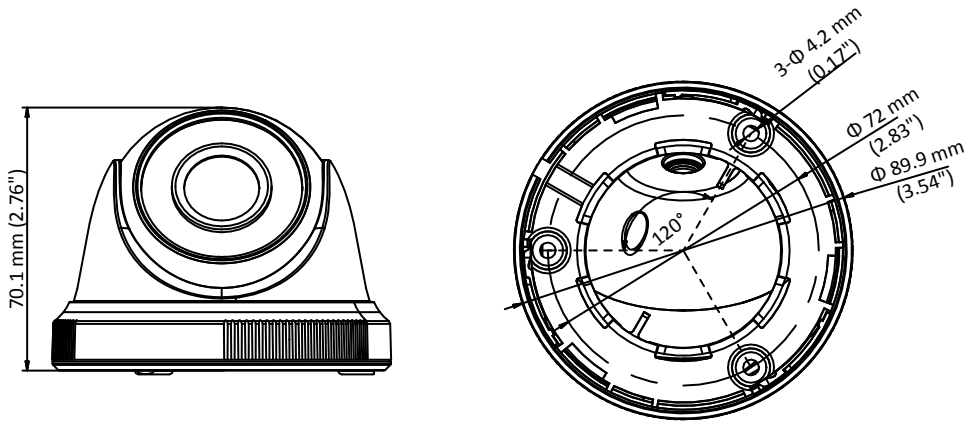

Dimensions