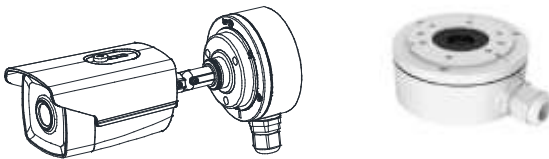

DS-2CE16D8T-IT3F 2 MP Ultra-Low Light Bullet Camera

Key Features

- 2 MP high performance CMOS
- Ultra-low light
- 1920 × 1080 resolution
- 2.8 mm, 3.6 mm, 6 mm, 8 mm fixed lens
- 130 dB true WDR, 3D DNR
- EXIR 2.0, smart IR, up to 60 m IR distance
- 4 in 1 video output (switchable TVI/AHD/CVI/CVBS)
- IP67
- Up the coax (HIKVISION-C)

Specification

Camera	
Image Sensor	2.0 megapixel progressive scan CMOS
Signal System	PAL/NTSC
Resolution	1920 (H) × 1080 (V)
Frame Rate	PAL: 1080p@25fps, 1080p@30fps NTSC: 1080p@25fps, 1080p@30fps
Min. illumination	Color: 0.003 Lux @ (F1.2, AGC ON), 0 Lux with IR
Shutter Time	PAL: 1/25 s to 1/50, 000 s NTSC: 1/30 s to 1/50, 000 s
Lens	2.8 mm, 3.6 mm, 6 mm, 8 mm fixed lens
Horizontal Field of View	104° (2.8 mm), 79.1° (3.6 mm), 50.2° (6 mm), 38.7° (8 mm)
Lens Mount	M12
Day & Night	IR cut filter
WDR (Wide Dynamic Range)	≥ 130 dB
Angle Adjustment	Pan: 0° to 360°, Tilt: 0° to 180, Rotate: 0° to 360°
Menu	
Image Mode	STD/HIGH-SAT
AGC	Support
Day/Night Mode	Auto/Color/BW (Black White)
White Balance	Auto/Manual
AE (Auto Exposure) Mode	WDR/BLC/HLC/Global
Privacy Mask	4 programmable privacy masks
Motion Detection	4 programmable motion areas
NR (Noise Reduction)	3D/2D
Language	English
Functions	Brightness, Sharpness, Mirror, Smart IR
Interface	
Video Output	Switchable TVI/AHD/CVI/CVBS
General	
Operating Conditions	-40 °C to 60 °C (-40 °F to 140 °F), humidity: 90% or less (non-condensation)
Power Supply	12 VDC ±25% <i>*You are recommended to use one power adapter to supply the power for one camera.</i>
Power Consumption	Max. 3.4 W
Ingress Protection	IP67
Material	Metal
IR Range	Up to 60 m
Communication	Up the coax, Protocol: HIKVISION-C (TVI output)
Dimensions	81.6 mm × 86.7 mm × 226 mm (3.2" × 3.4" × 8.9")
Weight	Approx. 560 g (1.23 lb.)

Order Models

DS-2CE16D8T-IT3F

Dimension

Accessory

DS-1280ZJ-XS Junction Box

Distributed by

HIKVISION

Headquarters