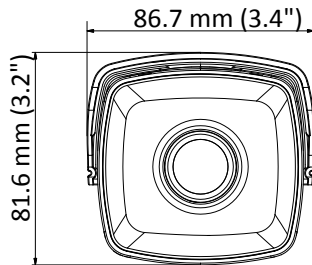

Order Models

DS-2CE16D8T-IT3F

Dimension