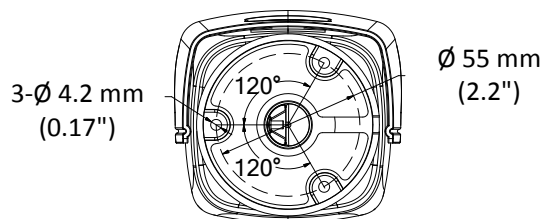

Order Models

DS-2CE16D8T-IT3F

Dimension