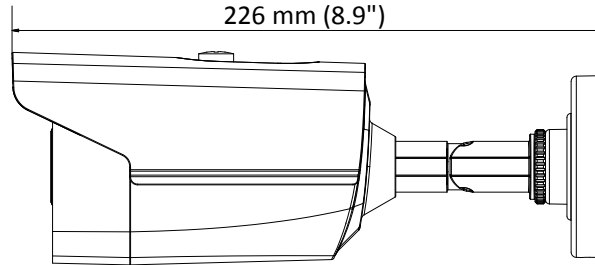

Order Models

DS-2CE16D8T-IT3F

Dimension