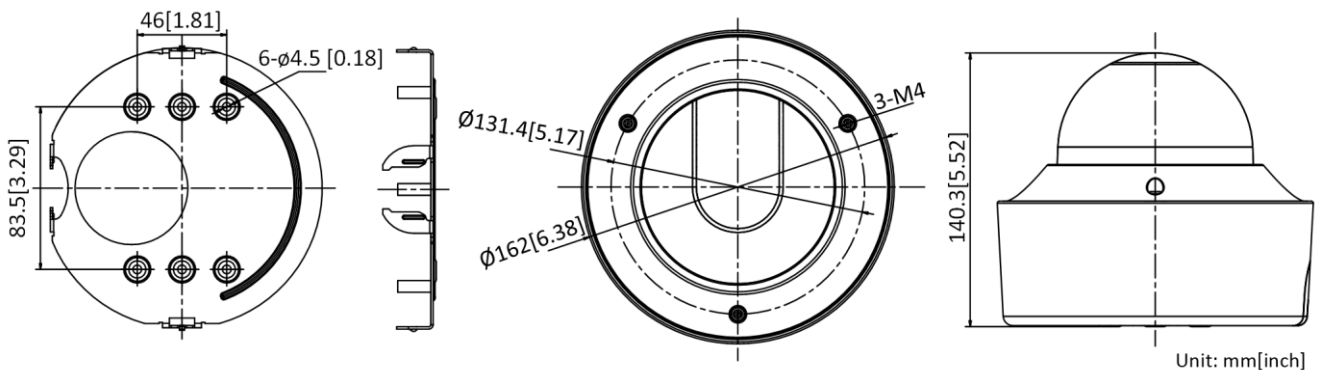

"with extra load" means that an extra device is connected to and powered by the camera.
Heater	-H: yes
Material	Metal
Dimensions	Camera: $\Phi 162 \times 140.3$ mm ($\Phi 6.4'' \times 5.5''$) With package: $251 \times 215 \times 189$ mm ($9.9'' \times 8.5'' \times 7.4''$)
Weight	Camera: 1450 g (3.2 lb.) With package: 1950 g (4.3 lb.)
Approval	
EMC	47 CFR Part 15, Subpart B; EN 55032: 2015, EN 61000-3-2: 2014, EN 61000-3-3: 2013, EN 50130-4: 2011 +A1: 2014; AS/NZS CISPR 32: 2015; ICES-003: Issue 6, 2016; KN 32: 2015, KN 35: 2015
Safety	UL 60950-1, IEC 60950-1:2005 + Am 1:2009 + Am 2:2013, EN 60950-1:2005 + Am 1:2009 + Am 2:2013, IS 13252(Part 1):2010+A1:2013+A2:2015
Chemistry	2011/65/EU, 2012/19/EU, Regulation (EC) No 1907/2006
Protection	Ingress protection: IK10 (IEC 62262:2002), IP67 (IEC 60529-2013)

* Listed resolutions are only selectable options. It does not mean that all streams can work at their maximum resolution at the same time.

Available Model

DS-2CD55C5G0-IZS (2.8 to 12 mm), DS-2CD55C5G0-IZHS (2.8 to 12 mm)

Dimension

Accessory