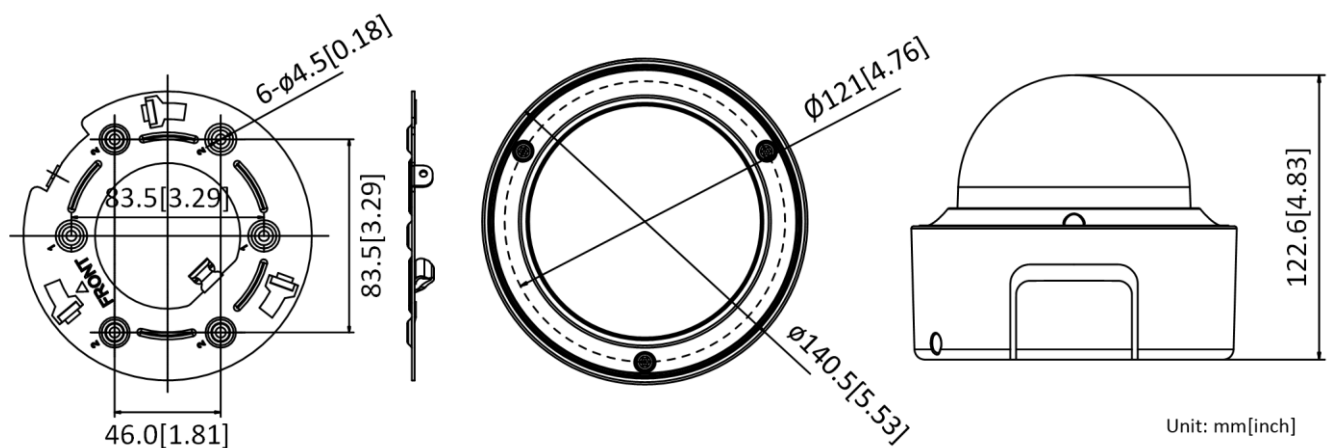

Weight	Camera: approx. 900 g (1.98 lb.) With Package: approx. 1250 g (2.76 lb.)
Approval	
EMC	47 CFR Part 15, Subpart B; EN 55032: 2015, EN 61000-3-2: 2014, EN 61000-3-3: 2013, EN 50130-4: 2011 +A1: 2014; AS/NZS CISPR 32: 2015; ICES-003: Issue 6, 2016; KN 32: 2015, KN 35: 2015
Safety	UL 60950-1, IEC 60950-1:2005 + Am 1:2009 + Am 2:2013, EN 60950-1:2005 + Am 1:2009 + Am 2:2013, IS 13252(Part 1):2010+A1:2013+A2:2015
Chemistry	2011/65/EU, 2012/19/EU, Regulation (EC) No 1907/2006
Protection	Ingress protection: IK10 (IEC 62262:2002)

* Listed resolutions are only selectable options. It does not mean that all streams can work at their maximum resolution at the same time.

Available Model

DS-2CD51C5G0-IZS (2.8 to 12 mm)

Dimension

Accessory