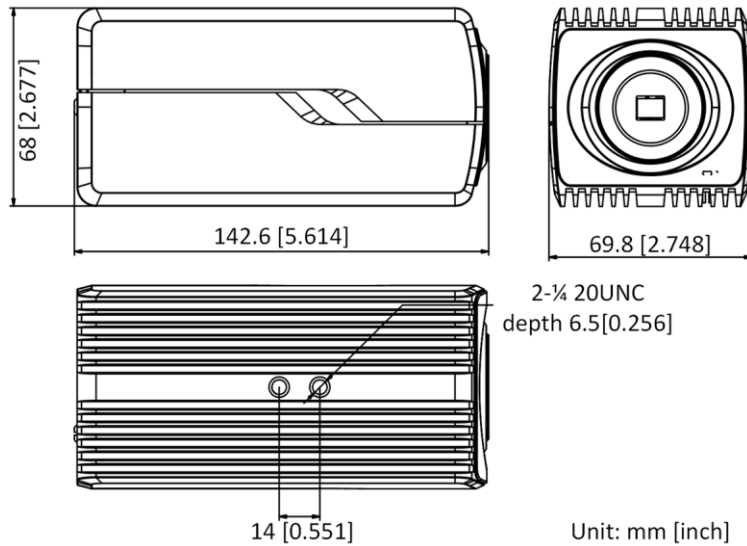

* Listed resolutions are only selectable options. It does not mean that all streams can work at their maximum resolution at the same time.

Available Model

DS-2CD50C5G0, DS-2CD50C5G0-AP

* -AP: Auto back focus and P-iris are supported.

Dimension

Accessory

DS-1332HZ
Indoor Housing

DS-1292ZJ
Wall Mount