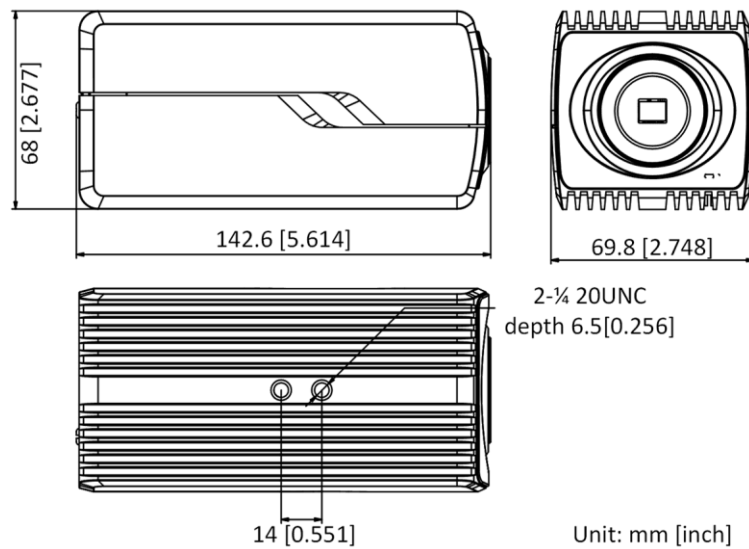

Available Model

DS-2CD5085G0, DS-2CD5085G0-AP

* -AP: Auto back focus and P-iris are supported.

Dimension

Accessory

DS-1332HZ
Indoor Housing

DS-1292ZJ
Wall Mount