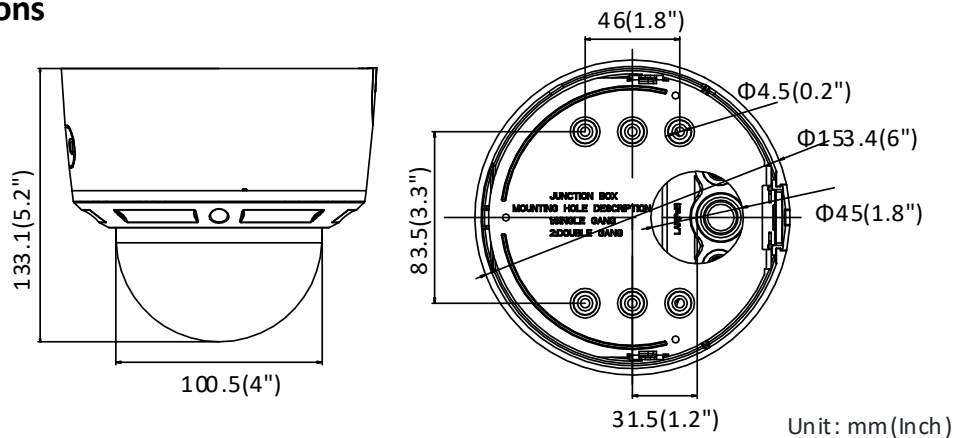

Dimensions

Accessories

DS-1471ZJ-155
Pendant Mount

DS-1473ZJ-155
Wall Mount

Distributed by