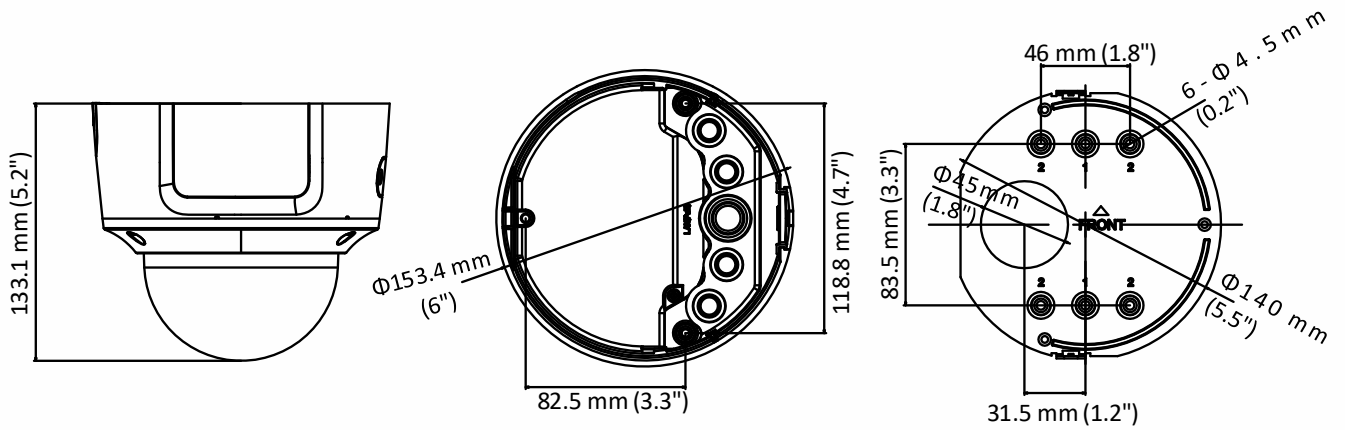

Specifications

Camera	
Image Sensor	1/2.5" Progressive Scan CMOS
Min. Illumination	Color: 0.008 lux @(F1.2, AGC ON), 0.011 lux @(F1.4, AGC ON), 0 lux with IR
Shutter Speed	1/3 s to 1/100,000 s
Slow Shutter	Yes
Day & Night	IR Cut Filter
Digital Noise Reduction	3D DNR
WDR	120dB
3-Axis Adjustment	Pan: 0° to 355°, tilt: 0° to 75°, rotate: 0° to 355°
Lens	
Focal Length	2.7 to 13.5 mm
Aperture	F1.4
Focus	Auto
FOV	Horizontal field of view: 116° to 30° Vertical field of view: 60° to 17° Diagonal field of view: 144° to 33.5°
Lens Mount	Φ14
IR	
IR Range	Up to 40 m
Wavelength	850nm
Compression Standard	
Video Compression	Main stream: H.265/H.264 Sub stream: H.265/H.264/MJPEG Third stream: H.265/H.264
H.264 Type	Main Profile/High Profile
H.264+	Main stream supports
H.265 Type	Main Profile
H.265+	Main stream supports
Video Bit Rate	32 Kbps to 16 Mbps
Audio Compression	G.711/G.722.1/G.726/MP2L2/PCM
Audio Bit Rate	64Kbps(G.711)/16Kbps(G.722.1)/16Kbps(G.726)/32-192Kbps(MP2L2)
Smart Feature-set	
Behavior Analysis	Line crossing detection, intrusion detection, object removal detection, unattended baggage detection
Exception Detection	Scene change detection
Face Detection	Yes
Region of Interest	Support 1 fixed region for main stream and sub-stream
Image	
Max. Resolution	2688 × 1520
Main Stream	50Hz: 25 fps (2688 × 1520, 2304 × 1296, 1920 × 1080) 60Hz: 30 fps (2688 × 1520, 2304 × 1296, 1920 × 1080)
Sub-Stream	50Hz: 25 fps (640 × 480, 640 × 360, 320 × 240) 60Hz: 30 fps (640 × 480, 640 × 360, 320 × 240)
Third Stream	50Hz: 25 fps (1280 × 720, 640 × 360, 352 × 288)

Available Model:

DS-2CD3745G0-IZS (2.7 to 13.5 mm)

Dimensions

Accessories

DS-1471ZJ-155
Pendant Mount

DS-1473ZJ-155
Wall Mount

DS-1475ZJ-SUS
Vertical Pole Mount

DS-1476ZJ-SUS
Corner Mount