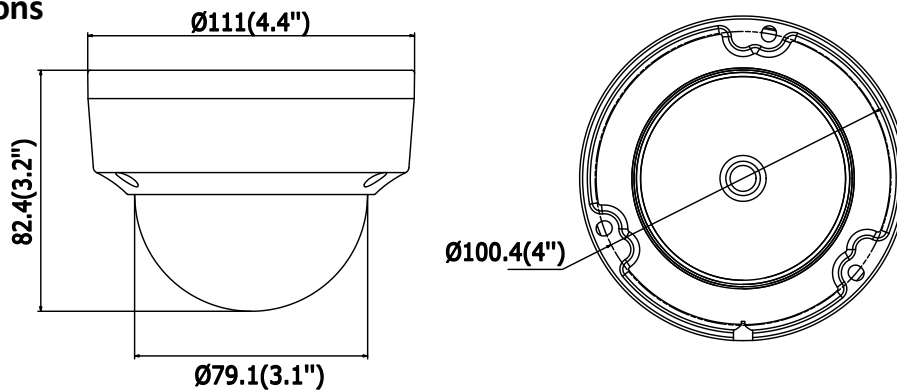

Dimensions

Unit: mm

Accessories

Distributed by