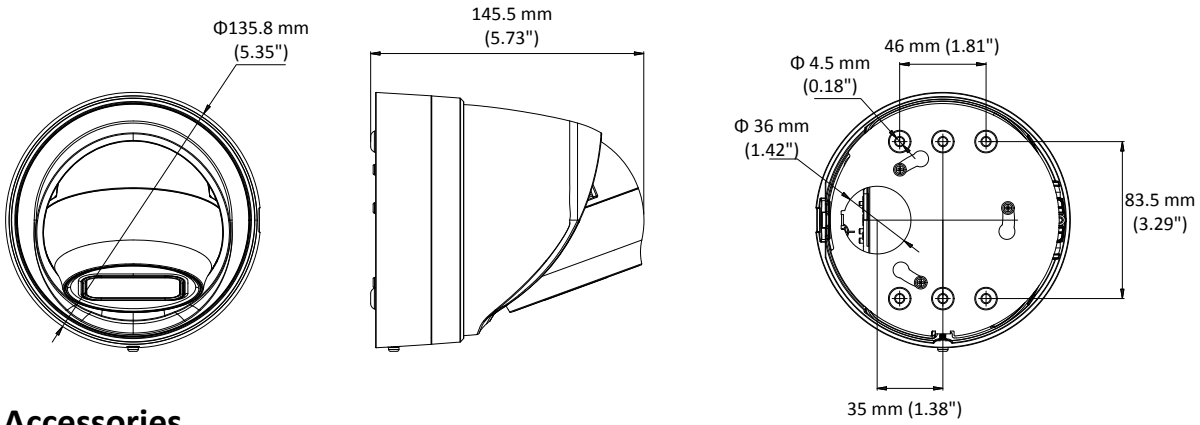

Available Model:

DS-2CD2H85FWD-IZS

Dimensions

Accessories

DS-1473ZJ-135
Wall Mount

DS-1281ZJ-DM23
Inclined Ceiling Mount

DS-1475ZJ-SUS
Vertical Pole Mount

DS-1476ZJ-SUS
Corner Mount

DS-1473ZJ-135B
Wall Mount
with Junction Box