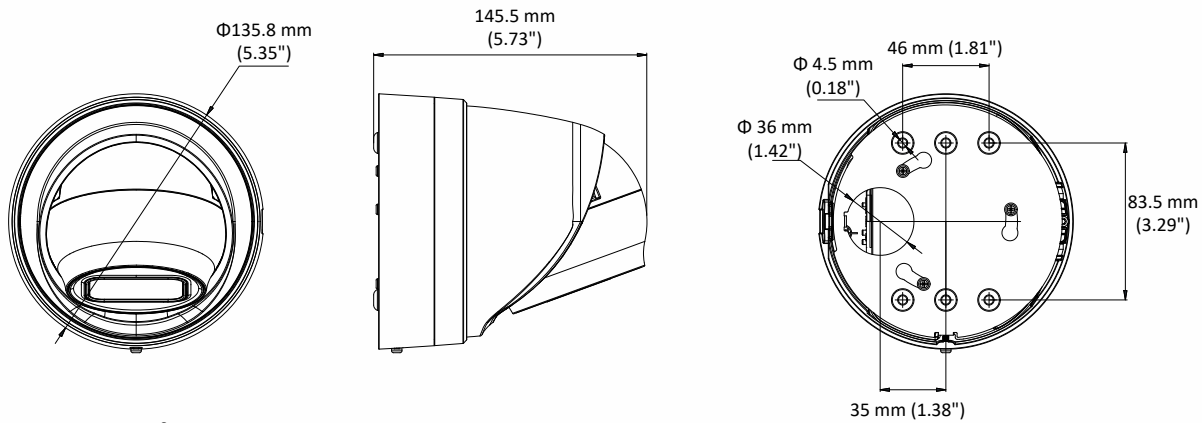

Available Model:

DS-2CD2H55FWD-IZS(2.8 to 12 mm)

Dimensions

Accessories

DS-1473ZJ-135
Wall Mount

DS-1281ZJ-DM23
Inclined Ceiling Mount

DS-1475ZJ-SUS
Vertical Pole Mount

DS-1476ZJ-SUS
Corner Mount

DS-1473ZJ-135B
Wall Mount
with Junction Box

Distributed by

HIKVISION®

Headquarters

No.555 Qianmo Road, Binjiang District,
Hangzhou 310051, China
T +86-571-8807-5998
overseasbusiness@hikvision.com

Hikvision USA
T +1-909-895-0400
sales.usa@hikvision.com

Hikvision Italy
T +39-0438-6902
info.it@hikvision.com

Hikvision Singapore
T +65-6684-4718
sg@hikvision.com

Hikvision Africa
T +27 (10) 0351172
sale.africa@hikvision.com

Hikvision Europe
T +31-23-55-42-770
info.eu@hikvision.com

Hikvision France
T +33(0)1-85-330-450
info.fr@hikvision.com

Hikvision Oceania
T +61-2-8599-4233
salesau@hikvision.com

Hikvision Hong Kong
T +852-2151-1761

Hikvision Middle East
T +971-4-8816086
salesme@hikvision.com

Hikvision Spain
T +34-91-737-16-55
info.es@hikvision.com

Hikvision Canada
T +1-909-895-0400
sales.usa@hikvision.com

Hikvision Russia
T +7-495-669-67-99
saleru@hikvision.com

Hikvision Poland
T +48-22-460-01-50
poland@hikvision.com

Hikvision Korea
T +82-31-731-8841
sales.korea@hikvision.com

Hikvision India
T +91-22-28469900
sales@pramahikvision.com

Hikvision UK
T +01628-902140
support.uk@hikvision.com

Hikvision Brazil
T +55 11 3318-0050
Latam.support@hikvision.com