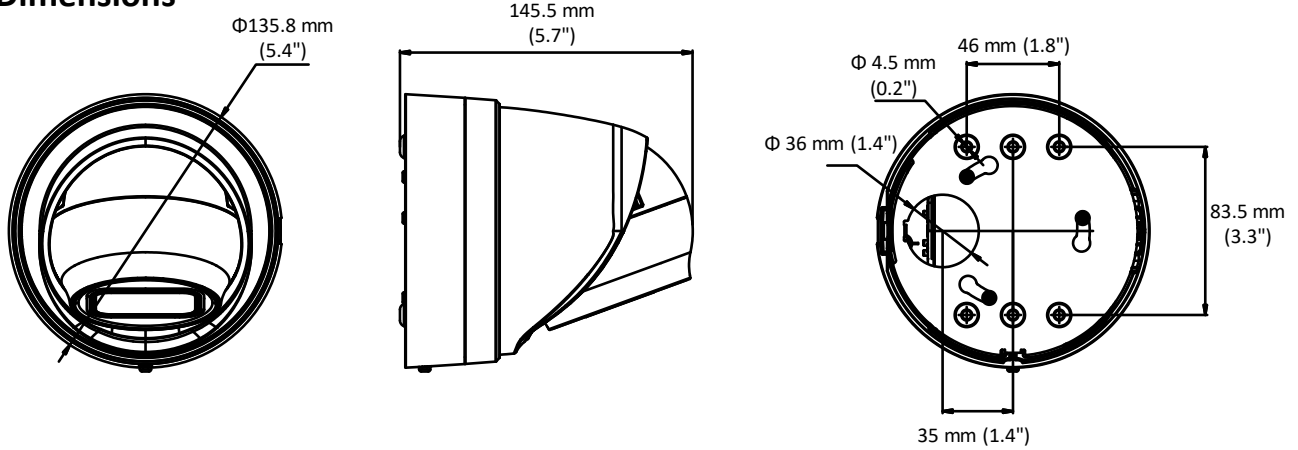

Dimensions

Accessories

DS-1473ZJ-135B
Wall Mount
with Junction Box