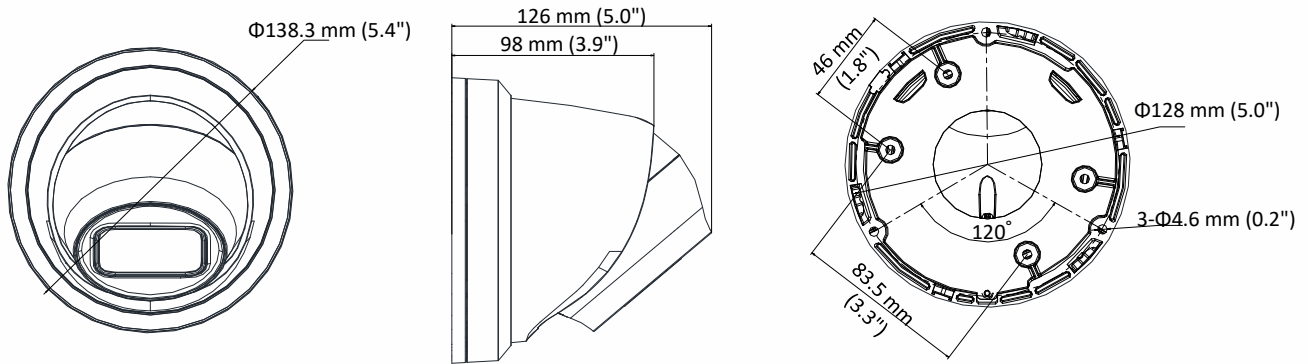

Dimension

Accessory

Distributed by

HIKVISION

Headquarters

No.555 Qianmo Road, Binjiang District,
Hangzhou 310051, China
T +86-571-8807-5998
overseasbusiness@hikvision.com

Hikvision USA
T +1-909-895-0400
sales.usa@hikvision.com

Hikvision Italy
T +39-0438-6902
info.it@hikvision.com

Hikvision Singapore
T +65-6684-4718
sg@hikvision.com

Hikvision Africa
T +27 (10) 0351172
sale.africa@hikvision.com

Hikvision Europe
T +31-23-55-42-770
info.eu@hikvision.com

Hikvision France
T +33(0)1-85-330-450
info.fr@hikvision.com

Hikvision Oceania
T +61-2-8599-4233
salesau@hikvision.com

Hikvision Hong Kong
T +852-2151-1761

Hikvision Middle East
T +971-4-8816086
salesme@hikvision.com

Hikvision Spain
T +34-91-737-16-55
info.es@hikvision.com

Hikvision Canada
T +1-909-895-0400
sales.usa@hikvision.com

Hikvision Russia
T +7-495-669-67-99
saleru@hikvision.com

Hikvision Poland
T +48-22-460-01-50
poland@hikvision.com

Hikvision Korea
T +82-31-731-8841
sales.korea@hikvision.com

Hikvision India
T +91-22-28469900
sales@pramahikvision.com

Hikvision UK
T +01628-902140
support.uk@hikvision.com

Hikvision Brazil
T +55 11 3318-0050
Latam.support@hikvision.com

05058220190429