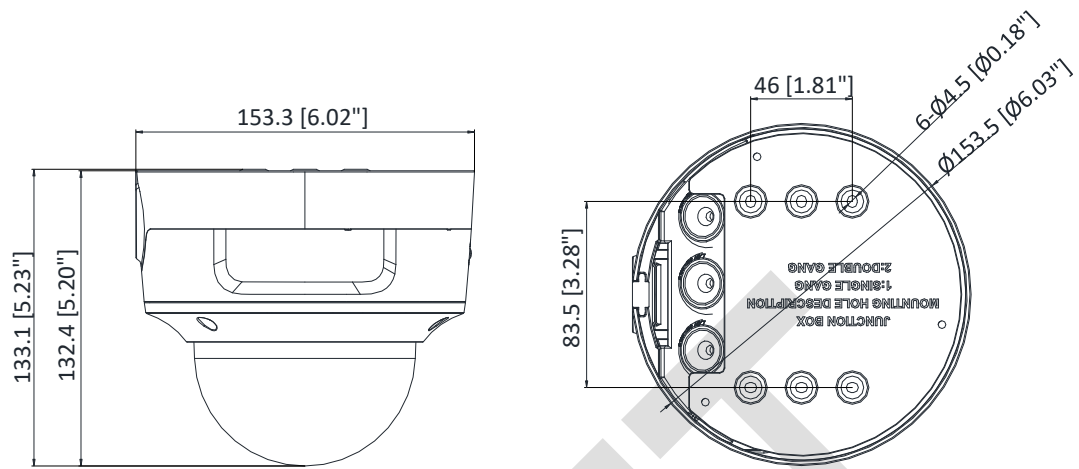

## General

Web Client Language	32 languages: English, Russian, Estonian, Bulgarian, Hungarian, Greek, German, Italian, Czech, Slovak, French, Polish, Dutch, Portuguese, Spanish, Romanian, Danish, Swedish, Norwegian, Finnish, Croatian, Slovenian, Serbian, Turkish, Korean, Traditional Chinese, Thai, Vietnamese, Japanese, Latvian, Lithuanian, Portuguese (Brazil)
General Function	Anti-flicker, three streams, heartbeat, mirror, privacy masks, pixel counter
Software Reset	Yes
Linkage Method	Upload to FTP/NAS/memory card, notify surveillance center, send email, trigger alarm output, trigger recording, trigger capture, audible warning
Storage Conditions	-30 °C to 60 °C (-22 °F to 140 °F), humidity 95% or less (non-condensing)
Startup and Operating Conditions	-30 °C to 60 °C (-22 °F to 140 °F), humidity 95% or less (non-condensing)
Power Supply	12 VDC ± 25%, two-core terminal block; PoE: 802.3af, Class 3
Power Consumption and Current	12 VDC, 0.9 A, max. 10.8 W PoE: (802.3af, 36V to 57V), 0.4 A to 0.2 A, max. 12.9 W
Power Interface	2-core terminal block
Material	Metal
Camera Dimension	Φ153.5 × 133.2 mm (Φ6" × 5.2")
Package Dimension	244 × 174 × 173 mm (9.6" × 6.9" × 6.8")
Camera Weight	1080 g (2.4 lb.)
With Package Weight	1671 g (3.7 lb.)

## Available Model

DS-2CD2786G2-IZS (2.8 to 12 mm)

**Dimension**

Unit: mm (inch)

**Accessory**

**DS-1476ZJ-SUS**  
Corner Mount

**DS-1227ZJ-DM37**  
In-Ceiling Mount

**DS-1471ZJ-155**  
Pendant Mount