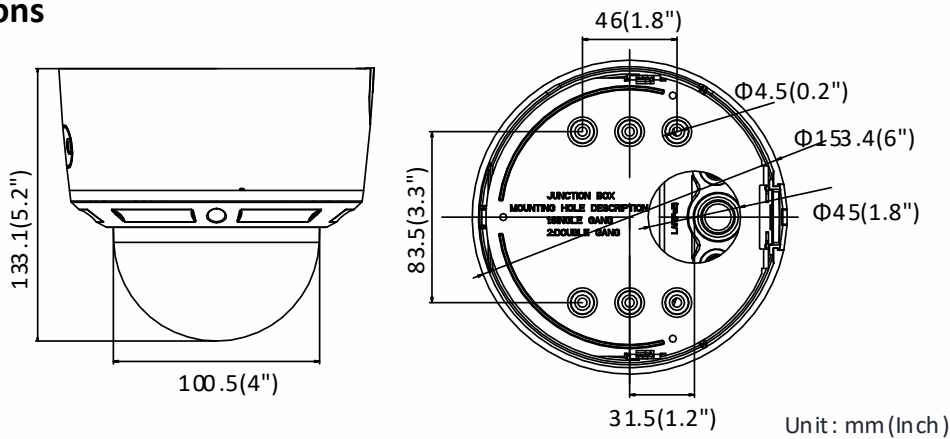

Dimensions

Accessories

DS-1227ZJ-DM37
In-ceiling Mount

DS-1473ZJ-155(Black)
Wall Mount

DS-1475ZJ-SUS(Black)
Vertical pole mount

Headquarters
No.555 Qianmo Road, Binjiang District,
Hangzhou 310051, China
T +86-571-8807-5998
overseasbusiness@hikvision.com

Hikvision USA
T +1-909-895-0400
sales.usa@hikvision.com

Hikvision Italy
T +39-0438-6902
info.it@hikvision.com

Hikvision Singapore
T +65-6684-4718
sg@hikvision.com

Hikvision Africa
T +27 (0) 0351172
sale.africa@hikvision.com

Hikvision Europe
T +31-23-55-42-770
info.eu@hikvision.com

Hikvision France
T +33(0)1-85-330-450
info.fr@hikvision.com

Hikvision Oceania
T +61-2-8599-4233
salesau@hikvision.com

Hikvision Hong Kong
T +852-2151-1761

Hikvision Middle East
T +971-4-8816086
salesme@hikvision.com

Hikvision Spain
T +34-91-737-16-55
info.es@hikvision.com

Hikvision Canada
T +1-909-895-0400
sales.usa@hikvision.com

Hikvision Russia
T +7-495-669-67-99
saleru@hikvision.com

Hikvision Poland
T +48-22-460-01-50
poland@hikvision.com

Hikvision Korea
T +82-31-731-8841
sales.korea@hikvision.com

Hikvision India
T +91-22-28469900
sales@pramahikvision.com

Hikvision UK
T +01628-902140
support.uk@hikvision.com

Hikvision Brazil
T +55 11 3318-0050
Latam.support@hikvision.com

05058020190821