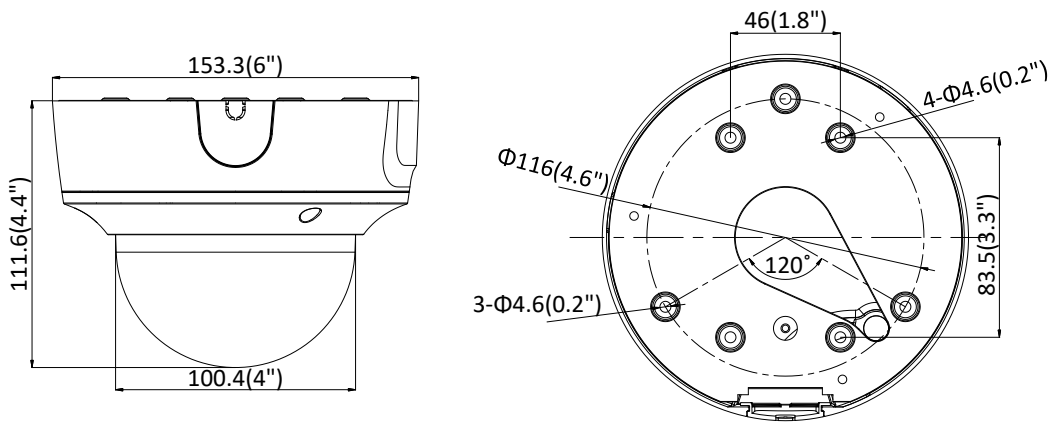

Available Model

DS-2CD2746G1-IZ (2.8 mm to 12 mm), DS-2CD2746G1-IZS (2.8 mm to 12 mm)

Dimension

Camera:

Wall Mounting with the Bracket (DS-1473ZJ-155 and DS-1253ZJ-L):

Pendant Mounting with the Bracket (DS-1471ZJ-155 and DS-1253ZJ-L):