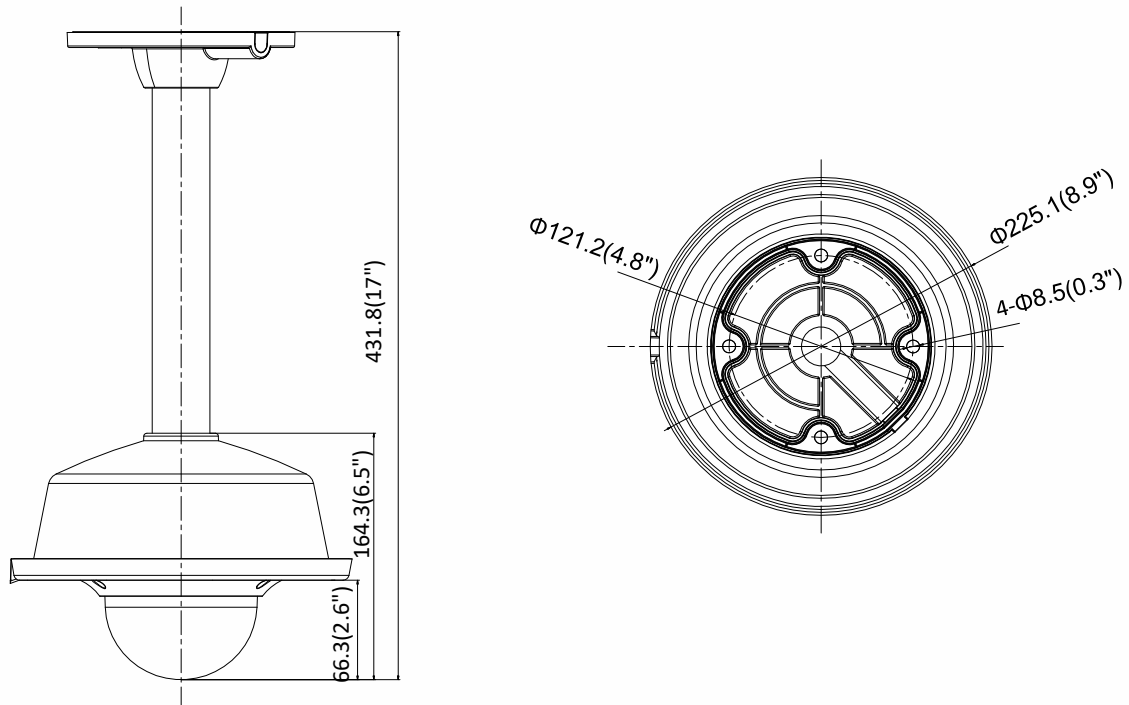

Available Model

DS-2CD2746G1-IZ (2.8 mm to 12 mm), DS-2CD2746G1-IZS (2.8 mm to 12 mm)

Dimension

Camera:

Wall Mounting with the Bracket (DS-1473ZJ-155 and DS-1253ZJ-L):

Pendant Mounting with the Bracket (DS-1471ZJ-155 and DS-1253ZJ-L):

Unit: mm(inch)

Accessory

Distributed by

DS-1471ZJ-155
Pendant Mount

DS-1473ZJ-155
Wall Mount

DS-1475ZJ-SUS
Vertical Pole Mount

DS-1476ZJ-SUS
Corner Mount

DS-1280ZJ-DM55
Junction Box