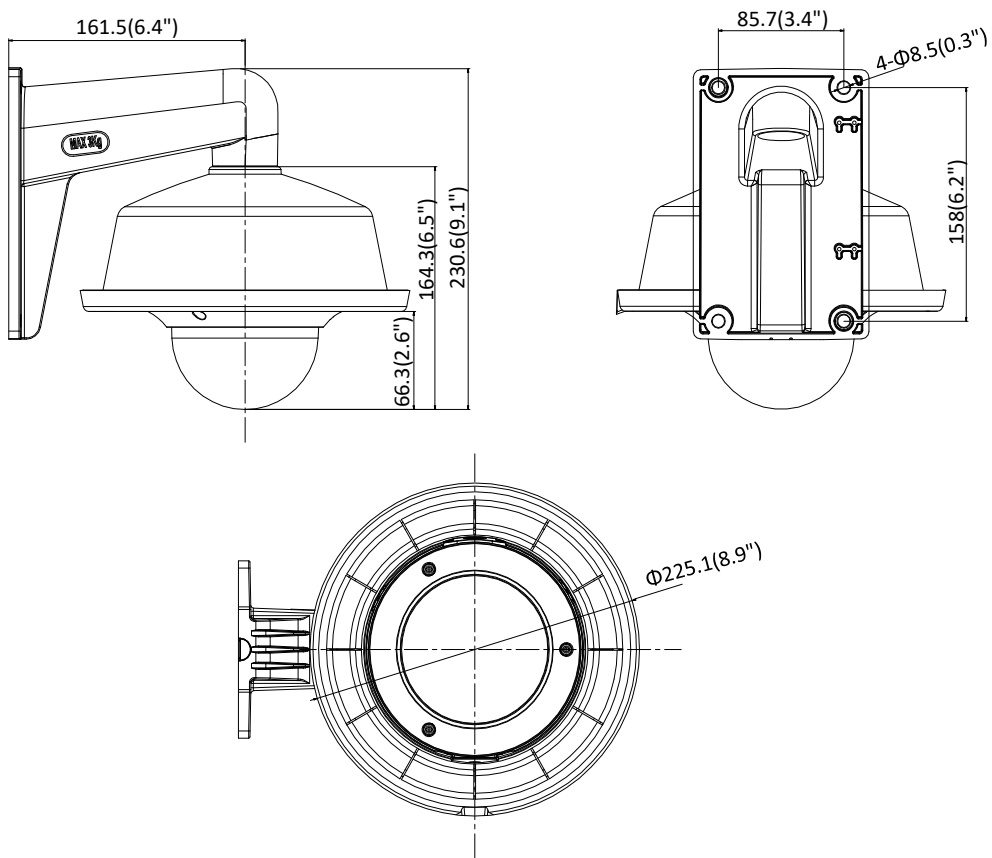

Available Model

DS-2CD2746G1-IZ (2.8 mm to 12 mm), DS-2CD2746G1-IZS (2.8 mm to 12 mm)

Dimension

Camera:

Wall Mounting with the Bracket (DS-1473ZJ-155 and DS-1253ZJ-L):

Pendant Mounting with the Bracket (DS-1471ZJ-155 and DS-1253ZJ-L):

Unit: mm(inch)

Accessory

Distributed by

DS-1471ZJ-155
Pendant Mount

DS-1473ZJ-155
Wall Mount

DS-1475ZJ-SUS
Vertical Pole Mount

DS-1476ZJ-SUS
Corner Mount

DS-1280ZJ-DM55
Junction Box