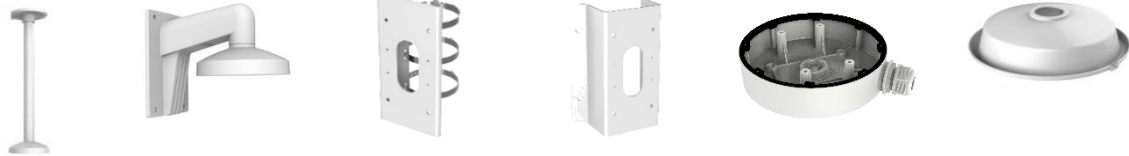

Available Model

DS-2CD2746G1-IZ (2.8 mm to 12 mm), DS-2CD2746G1-IZS (2.8 mm to 12 mm)

Dimension

Camera:

Wall Mounting with the Bracket (DS-1473ZJ-155 and DS-1253ZJ-L):

Pendant Mounting with the Bracket (DS-1471ZJ-155 and DS-1253ZJ-L):

Unit: mm(inch)

Accessory

Distributed by

DS-1471ZJ-155
Pendant Mount

DS-1473ZJ-155
Wall Mount

DS-1475ZJ-SUS
Vertical Pole Mount

DS-1476ZJ-SUS
Corner Mount

DS-1280ZJ-DM55
Junction Box