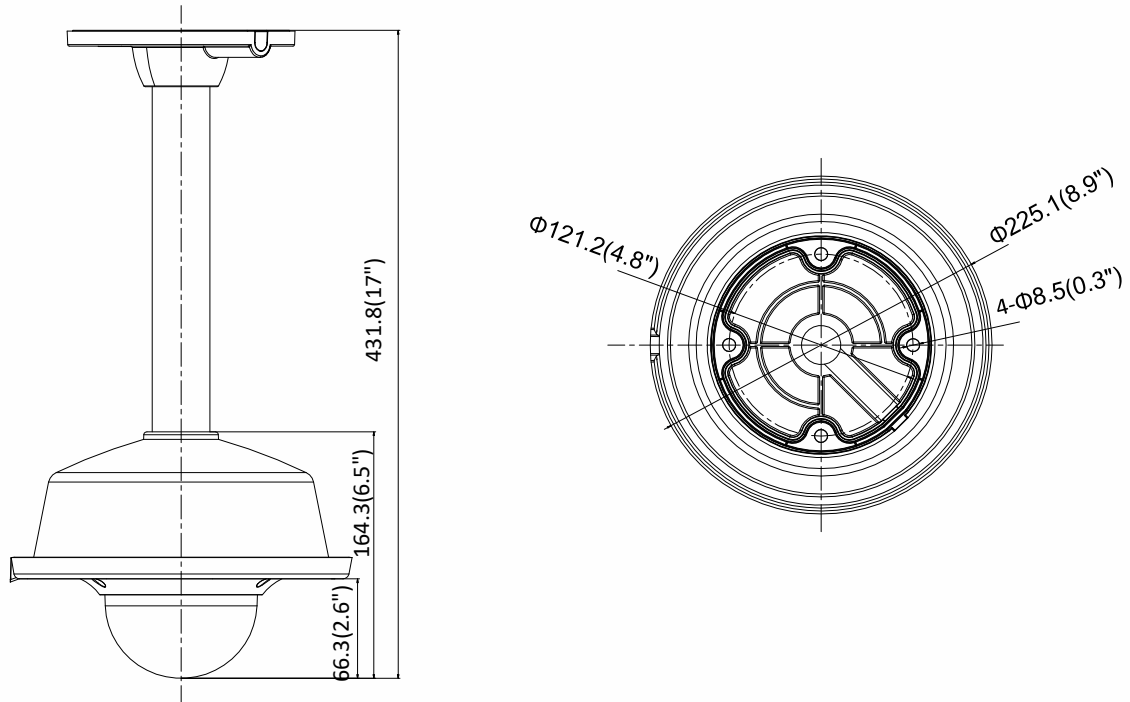

## Available Model

DS-2CD2726G1-IZ (2.8 mm to 12 mm), DS-2CD2726G1-IZS (2.8 mm to 12 mm)

Dimension

Camera:

Wall Mounting with the Bracket (DS-1473ZJ-155 and DS-1253ZJ-L):

Pendant Mounting with the Bracket (DS-1471ZJ-155 and DS-1253ZJ-L):

Unit: mm(inch)

**Accessory**

Distributed by

**DS-1471ZJ-155**  
Pendant Mount

**DS-1473ZJ-155**  
Wall Mount

**DS-1475ZJ-SUS**  
Vertical Pole Mount

**DS-1476ZJ-SUS**  
Corner Mount

**DS-1280ZJ-DM55**  
Junction Box