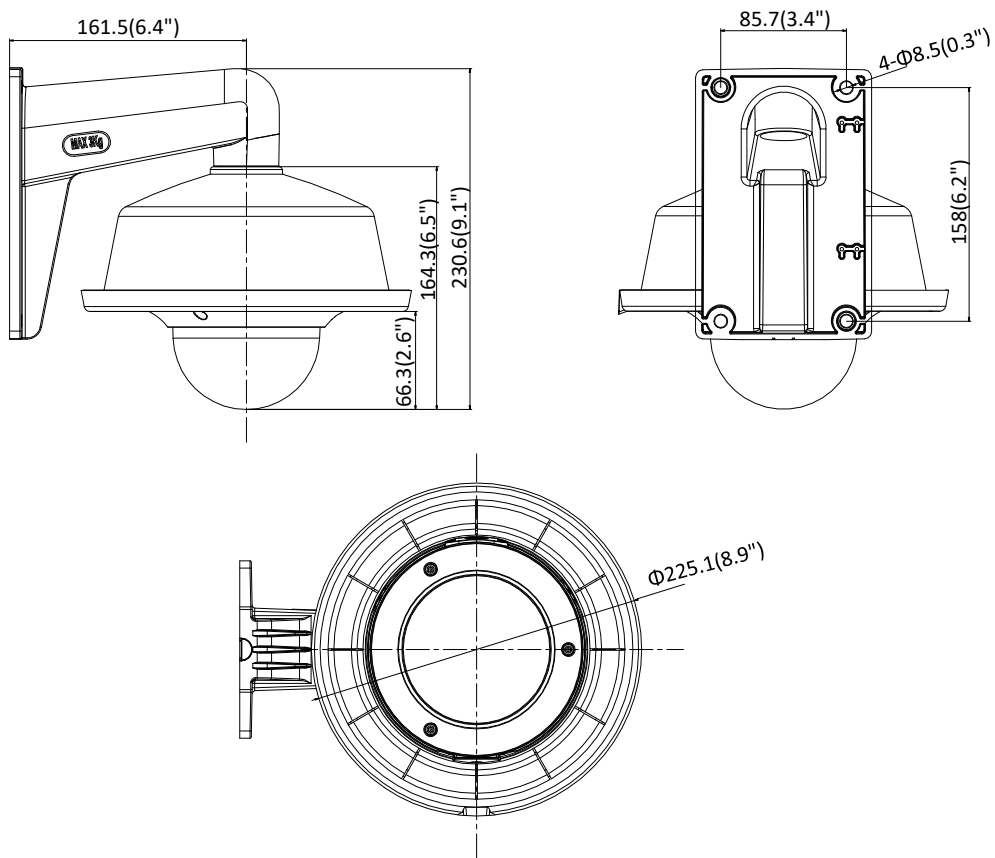

## Available Model

DS-2CD2726G1-IZ (2.8 mm to 12 mm), DS-2CD2726G1-IZS (2.8 mm to 12 mm)

Dimension

Camera:

Wall Mounting with the Bracket (DS-1473ZJ-155 and DS-1253ZJ-L):

Pendant Mounting with the Bracket (DS-1471ZJ-155 and DS-1253ZJ-L):

Unit: mm(inch)

**Accessory**

Distributed by

**DS-1471ZJ-155**  
Pendant Mount

**DS-1473ZJ-155**  
Wall Mount

**DS-1475ZJ-SUS**  
Vertical Pole Mount

**DS-1476ZJ-SUS**  
Corner Mount

**DS-1280ZJ-DM55**  
Junction Box