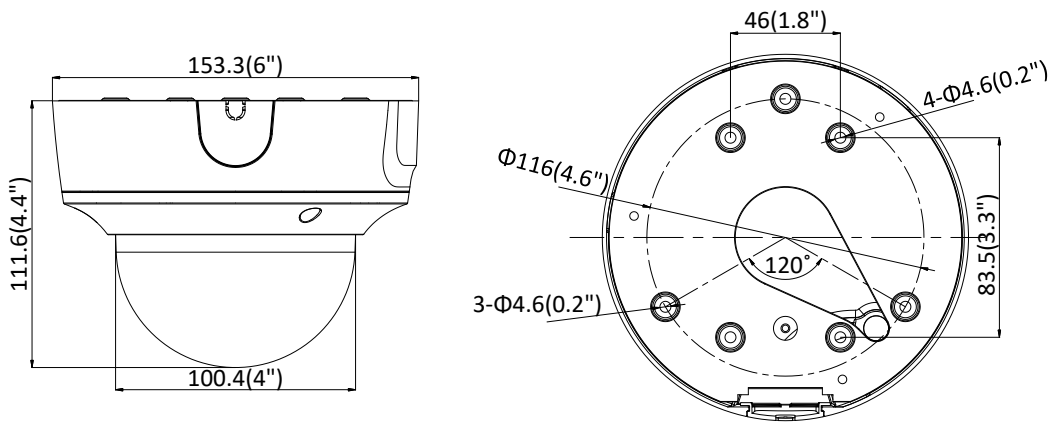

## Available Model

DS-2CD2726G1-IZ (2.8 mm to 12 mm), DS-2CD2726G1-IZS (2.8 mm to 12 mm)

Dimension

Camera:

Wall Mounting with the Bracket (DS-1473ZJ-155 and DS-1253ZJ-L):

Pendant Mounting with the Bracket (DS-1471ZJ-155 and DS-1253ZJ-L):