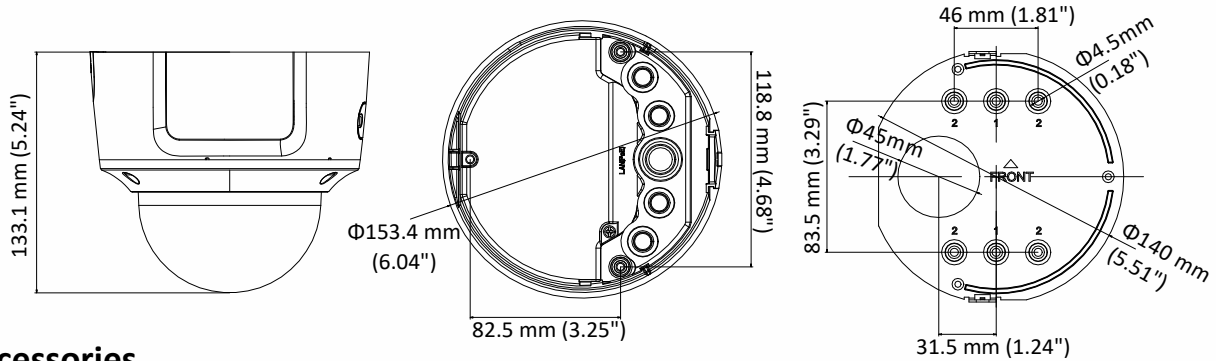

Dimensions

Accessories

DS-1473ZJ-155(Black)
Wall Mount

Distributed by