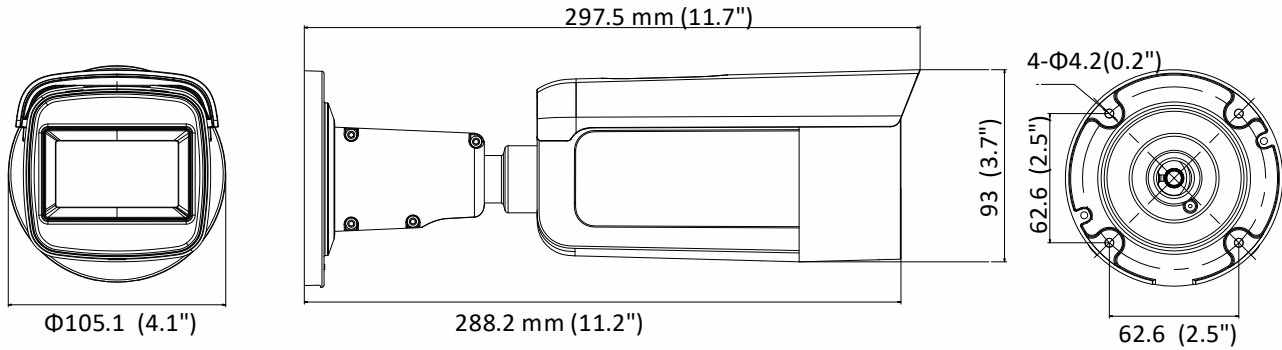

Dimensions

Accessories

Distributed by