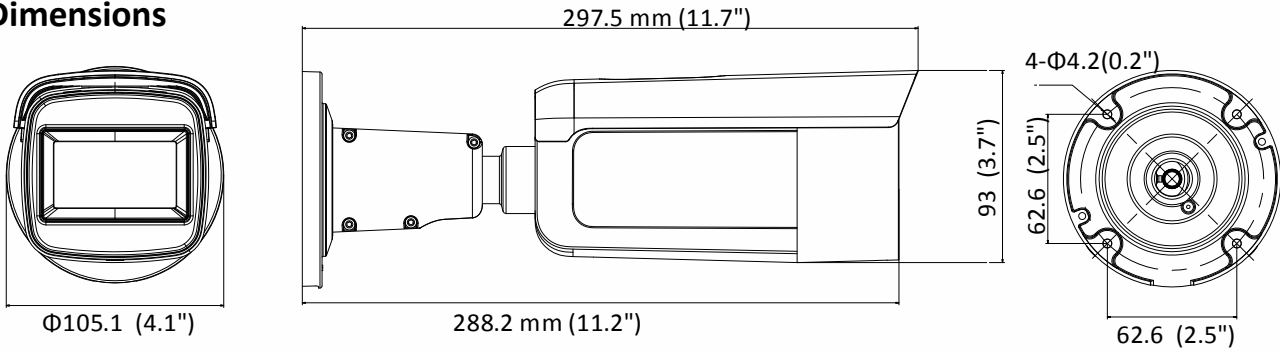

Dimensions