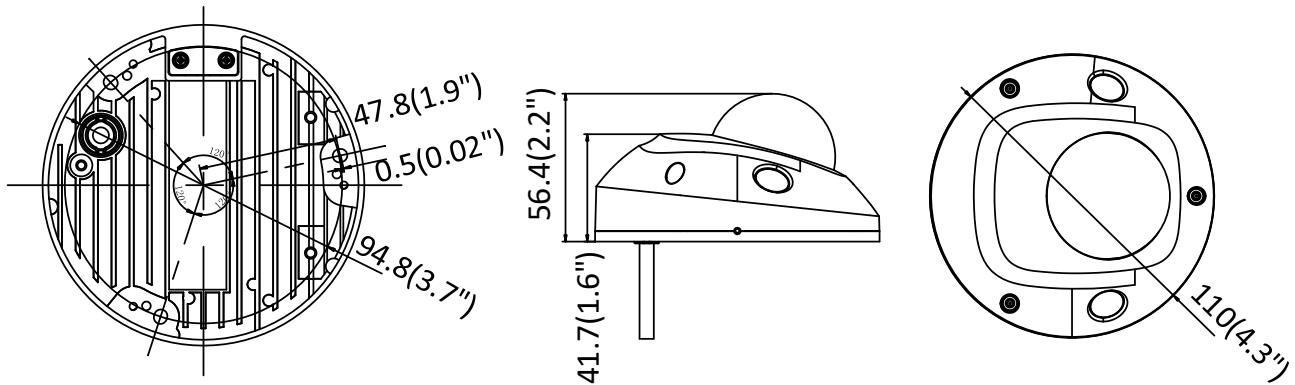

Dimension

Accessory

DS-1280ZJ-DM46
Junction Box

Distributed by