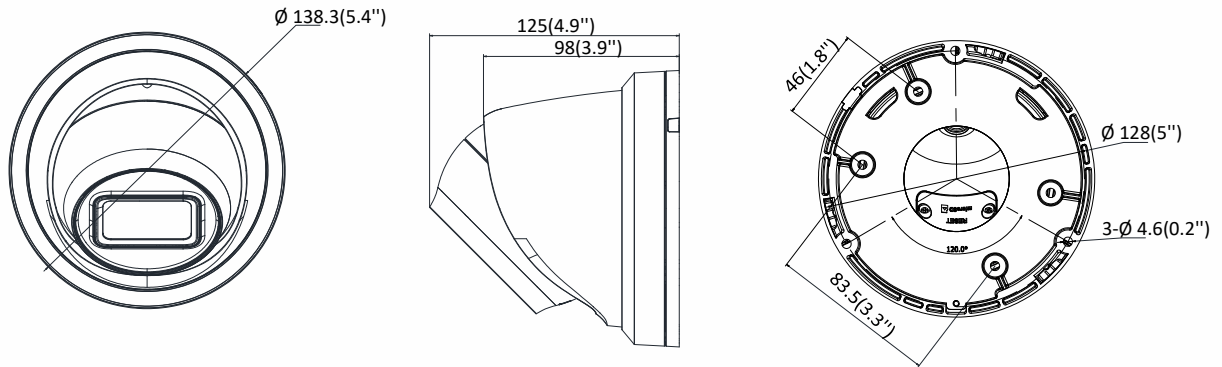

Protocols	TCP/IP, ICMP, HTTP, HTTPS, FTP, DHCP, DNS, DDNS, RTP, RTSP, RTCP, PPPoE, NTP, UPnP, SMTP, SNMP, IGMP, 802.1X, QoS, IPv6, UDP, Bonjour
General Function	One-key reset, anti-flicker, three streams, heartbeat, mirror, password protection, privacy mask, watermark, IP address filter
Firmware Version	V5.5.80
API	ONVIF (PROFILE S, PROFILE G), ISAPI
Simultaneous Live View	Up to 6 channels
User/Host	Up to 32 users 3 levels: Administrator, Operator and User
Client	iVMS-4200, Hik-Connect, iVMS-5200, iVMS-4500
Web Browser	Plug-in required live view: IE8+, Chrome 41.0-44, Firefox 30.0-51, Safari 8.0-11 Plug-in free live view: Chrome 45.0+, Firefox 52.0+
Interface	
Communication Interface	1 RJ45 10M/100M self-adaptive Ethernet port
On-board Storage	Built-in micro SD/SDHC/SDXC slot, up to 128 GB
Reset Button	Yes
SVC	H.265 encoding and H.264 encoding support
Smart Feature-set	
Behavior Analysis	Line crossing detection, intrusion detection, unattended baggage detection, object removal detection
Exception Detection	Scene change detection
Face Detection	Yes
General	
Operating Conditions	-30 °C to +60 °C (-22 °F to +140 °F), humidity 95% or less (non-condensing)
Power Supply	12 VDC ± 25%, 5.5 mm coaxial power plug PoE (802.3af, class 3)
Power Consumption	12 VDC, 0.5 A, max: 6 W PoE: (802.3af, 36 VDC to 57 VDC), 0.3 A to 0.2 A, max: 7.5 W
IR Range	Up to 30 m
Wavelength	850 nm
Protection Level	IP67
Material	Camera body: Metal
Dimensions	Camera: Φ 138.3 × 125 mm (5.4" × 4.9")
Weight	Camera: 725 g (1.6 lb.) With package: 966 g (2.1 lb.)

Available Model

DS-2CD2365G1-I (2.8/4/6 mm)

Dimensions

Unit: mm(inch)

Accessories

DS-1273ZJ-140
Wall Mount

DS-1271ZJ-140
Pendant Mount

DS-1280ZJ-DM21
Junction Box