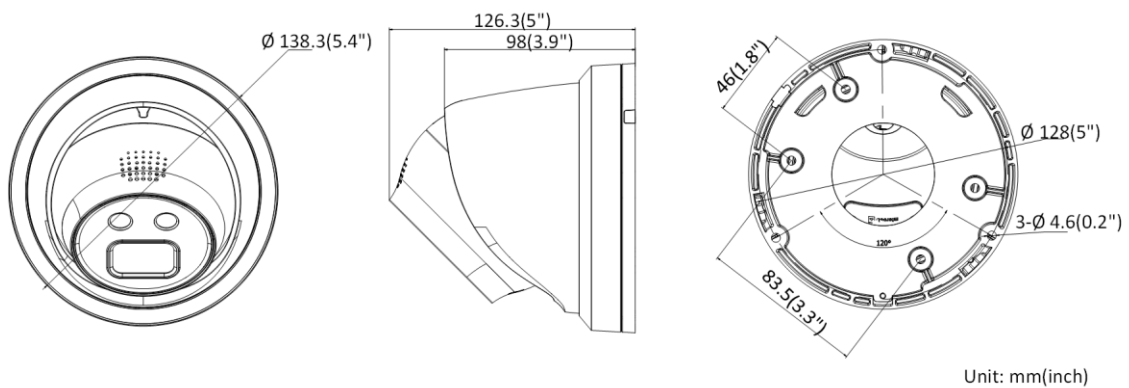

Dimensions	Camera: Φ 138.3 $\times$ 126.3 mm (Φ 5.4" $\times$ 5") With package: 170 $\times$ 170 $\times$ 150 mm (7" $\times$ 7" $\times$ 5.9")
Weight	Camera: 430 g (0.9 lb.) With package: 733 g (1.6 lb.)

Available Model

DS-2CD2326G1-I/SL (2.8/4/6/8 mm)

Dimension

Accessory