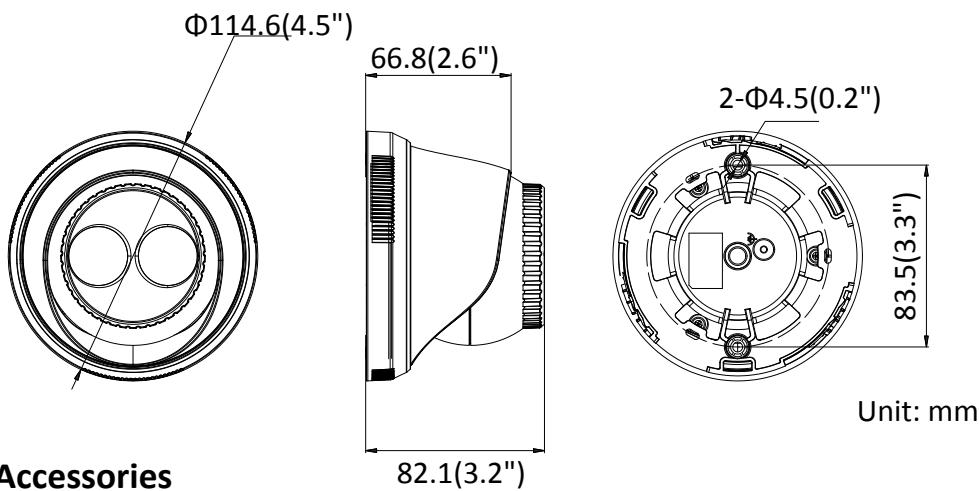

Dimensions

Accessories