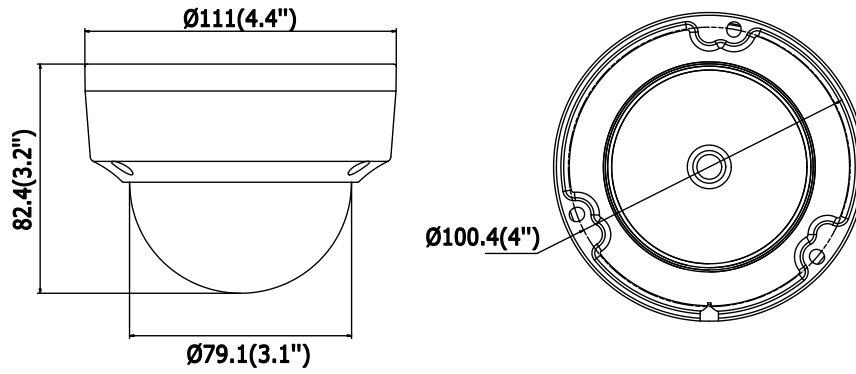

Dimension

Unit: mm

Accessory