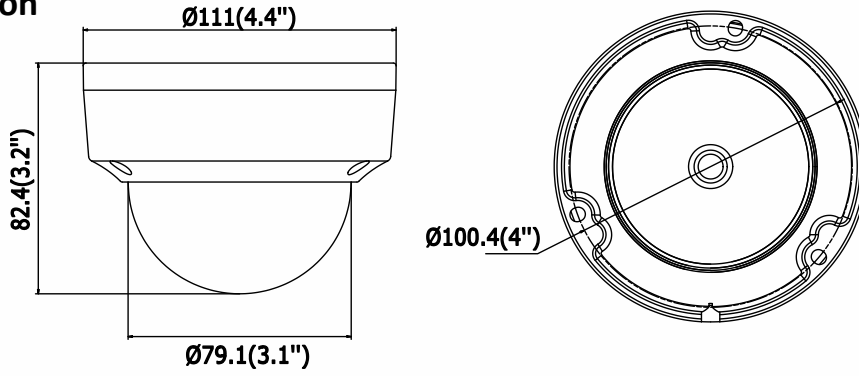

Dimension

Unit: mm

Accessory

Rain-proof Cap
DS-1250ZJ

Distributed by

HIKVISION®

Headquarters

No.555 Qianmo Road, Binjiang District,
Hangzhou 310051, China
T +86-571-8807-5998
overseasbusiness@hikvision.com

Hikvision USA
T +1-909-895-0400
sales.usa@hikvision.com

Hikvision Europe
T +31-23-55-42-770
info.eu@hikvision.com

Hikvision Middle East
T +971-4-8816086
salesme@hikvision.com

Hikvision Russia
T +7-495-669-67-99
saleru@hikvision.com

Hikvision India
T +91-22-28469900
sales@pramahikvision.com

Hikvision Italy
T +39-0438-6902
info.it@hikvision.com

Hikvision France
T +33(0)1-85-330-450
info.fr@hikvision.com

Hikvision Spain
T +34-91-737-16-55
info.es@hikvision.com

Hikvision Poland
T +48-22-460-01-50
poland@hikvision.com

Hikvision UK
T +01628-902140
support.uk@hikvision.com

Hikvision Singapore
T +65-6684-4718
sg@hikvision.com

Hikvision Oceania
T +61-2-8599-4233
salesau@hikvision.com

Hikvision Canada
T +1-909-895-0400
sales.usa@hikvision.com

Hikvision Korea
T +82-31-731-8841
sales.korea@hikvision.com

Hikvision Brazil
T +55 11 3318-0050
Latam.support@hikvision.com

Hikvision Africa
T +27 (10) 0351172
sale.africa@hikvision.com

Hikvision Hong Kong
T +852-2151-1761