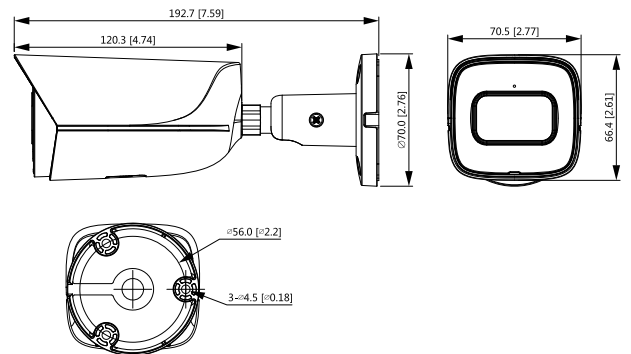

## Structure

Casing Metal

Dimensions 192.7 mm × 70.5 mm × 66.4 mm  
(632.2" × 231.3" × 217.8") (L × W × H)

Net Weight 590 g (1.3lb)

Gross Weight 780 g (1.7lb)

## Dimensions (mm[inch])