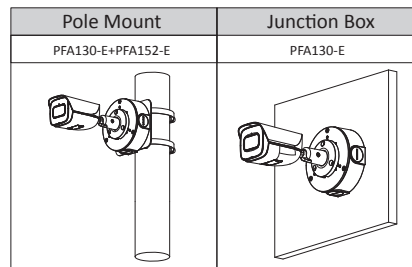

## Structure

Casing Metal

Dimensions 192.7 mm × 70.5 mm × 66.4 mm  
(632.2" × 231.3" × 217.8") (L × W × H)

Net Weight 590 g (1.3lb)

Gross Weight 780 g (1.7lb)

## Dimensions (mm[inch])