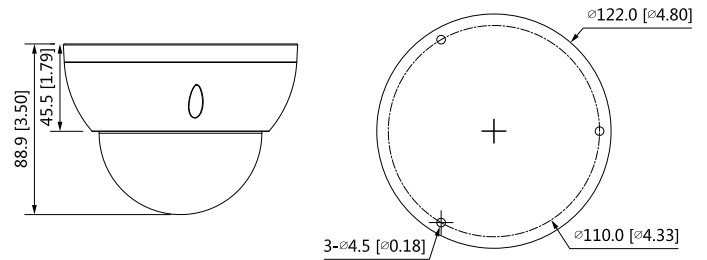

Dimensions (mm[inch])

Accessories

Optional: