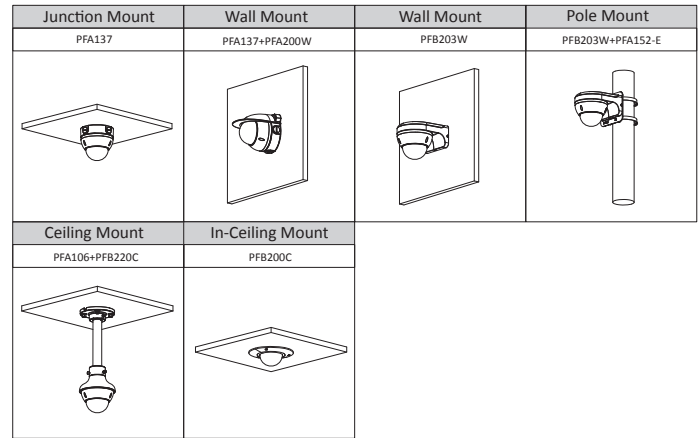

Structure

Casing	Metal
Dimensions	Φ122 mm × 88.9 mm (Φ4.80" × 3.50")
Net Weight	0.47 kg (1.04 lb)
Gross Weight	0.63 kg (1.39 lb)

Ordering Information

Type	Part Number	Description
4MP Camera	DH-IPC-HDBW2431RP-ZS-S2	4MP WDR IR Dome Network Camera,PAL
	DH-IPC-HDBW2431RN-ZS-S2	4MP WDR IR Dome Network Camera,NTSC
Accessories (optional)	PFA137	Junction Box
	PFB203W	Wall Mount
	PFA152-E	Pole Mount
	PFA200W	Rain Shade
	PFA106	Mount Adapter
	PFB220C	Ceiling Mount
	PFB200C	In-Ceiling Mount
	PFM321D	DC12V1A Power Adapter
	LR1002-1ET/1EC	Single-port Long Reach Ethernet over Coax Extender
	PFM900-E	Integrated Mount Tester
	PFM114	TLC SD Card