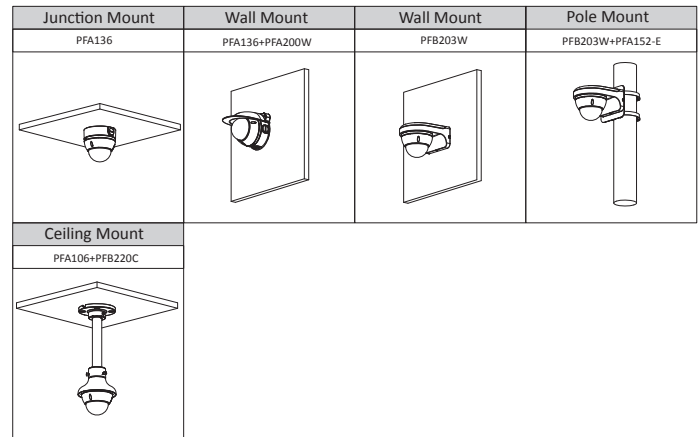

PFM321D
DC12V1A Power
Adapter

LR1002-1ET/1EC
Single-port long
reach ethernet over
coax extender

PFM900-E
Integrated Mount
tester

PFM114
TLC SD card

Ordering Information

Type	Part Number	Description
2MP Camera	DH-IPC-HDBW2230EP-S-S2	2MP IR Mini Dome Network Camera, PAL
	DH-IPC-HDBW2230EN-S-S2	2MP IR Mini Dome Network Camera, NTSC
Accessories (optional)	PFA136	Junction Box
	PFA200W	Rain Shade
	PFB203W	Wall Mount
	PFA152-E	Pole Mount
	PFA106	Mount Adapter
	PFB220C	Celling Mount
	PFM321D	DC12V1A Power Adapter
	LR1002-1ET/1EC	Single-port Long Reach Ethernet over Coax Extender
	PFM900-E	Integrated Mount Tester
	PFM114	TLC SD Card