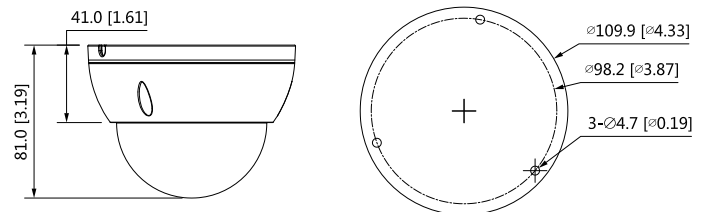

Dimensions (mm[inch])

Accessories

Optional: